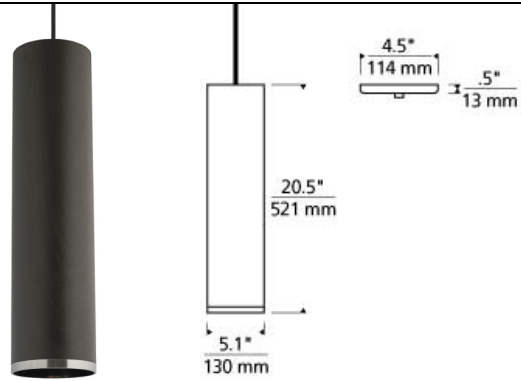

LINE - VOLTAGE PENDANTS / SUSPENSION

Dobson Grande Pendant LED T20

DESCRIPTION

The Dobson pendant light from Tech Lighting is the perfect marriage between rustic and refined. The large cylindrical metal shade is treated with a special coating to replicate the warmth and texture of real woods and then finished with a sophisticated satin nickel trim. The beautiful treatment on this pendant is further enhanced by three contemporary finishes, brown chestnut, weathered gray oak or white ash. The medium scale and powerful downward firing LED make the Dobson great for bedroom lighting, foyer lighting, and family room lighting spaces. Your choice of incandescent or LED lamping ships with the Dobson making this pendant highly customizable. Rated for (1) 60 watt max, E26 medium based lamp (Lamp Not Included). LED version includes 120 volt 10.8 watt 470 delivered lumens, 3000K medium base LED PAR20 lamp/ Dimmable with LED compatible dimmer. Fixture provided with six feet of field-cuttable cloth cord. LED version dimmable with an LED compatible dimmer.

INSTALLATION

This product can mount to either a 4" square electrical box with round plaster ring or an octagonal electrical box (not included).

ACCESSORIES & OPTICAL CONTROLS

Line-voltage Swag Hook

WEIGHT