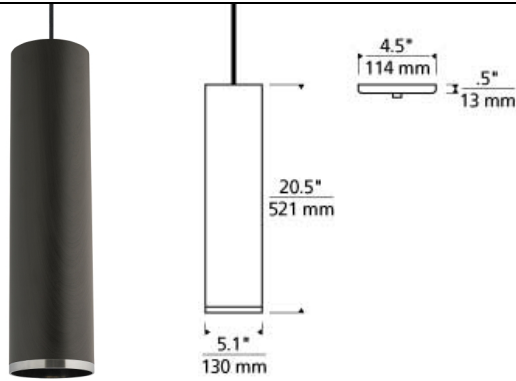

### INSTALLATION

This product can mount to either a 4" square electrical box with round plaster ring or an octagonal electrical box (not included).