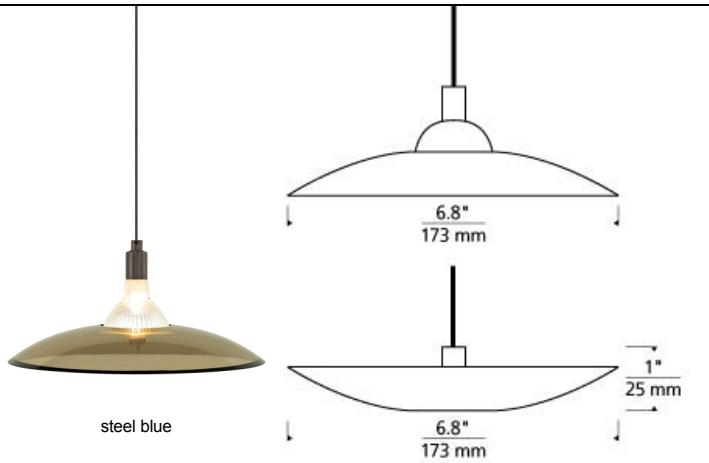

LOW - VOLTAGE PENDANTS

Diz Pendant

T20

DESCRIPTION

The Diz pendant light from Tech Lighting is best described as simply modern due to its slightly concave yet perfectly circular design. The transparent glass disk floats around a securely exposed lamp. The Diz can be mounted either up or down making it ideal for a host of consumer lighting applications such as kitchen island task lighting, bedroom lighting flanking two end tables and home office lighting. With three transparent color options and three on-trend hardware finishes the Diz is highly customizable to fit your unique space. Pair the Diz pendant with the Monorail system by Tech Lighting for greater design customization in your special space. May be mounted up or down. Rated for (1) low-voltage, 50 watt max/ Dimmable with low-voltage electronic or magnetic dimmer (based on the transformer) (Lamp Not Included). Ships with six feet of field-cuttable suspension cable.

INSTALLATION

Socket terminates with FreeJack male connector, which may be installed into a system connector. Elements ordered with a system prefix include a connector for that system. For use on T~TRAK, order FreeJack version and T~TRAK FreeJack Connector (sold separately).

ACCESSORIES & OPTICAL CONTROLS

Swag Hook

WEIGHT

0.64lb / 0.29kg ±

steel blue

clear

havana brown

steel blue