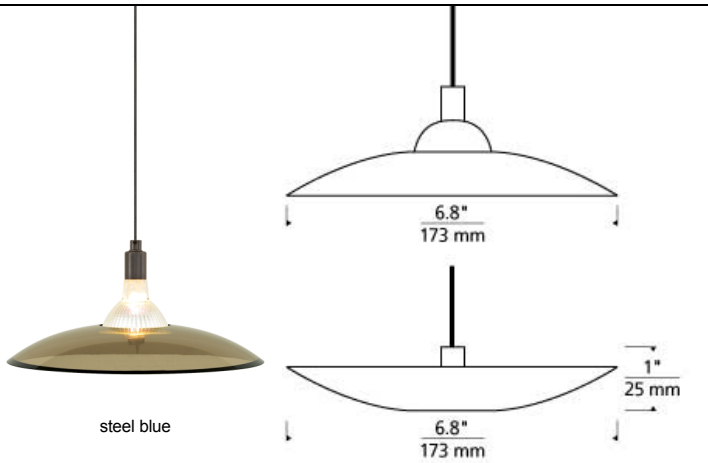

ACCESSORIES & OPTICAL CONTROLS

Swag Hook

WEIGHT

0.64lb / 0.29kg ±

clear

havana brown

steel blue

steel blue