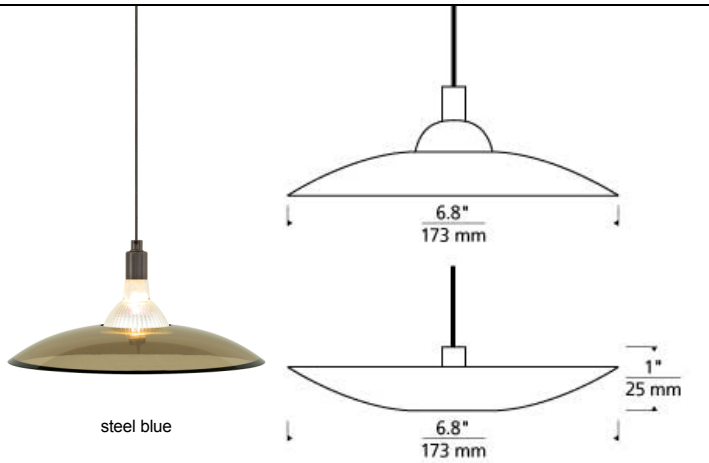

### WEIGHT

0.64lb / 0.29kg ±

clear

havana brown

steel blue

steel blue