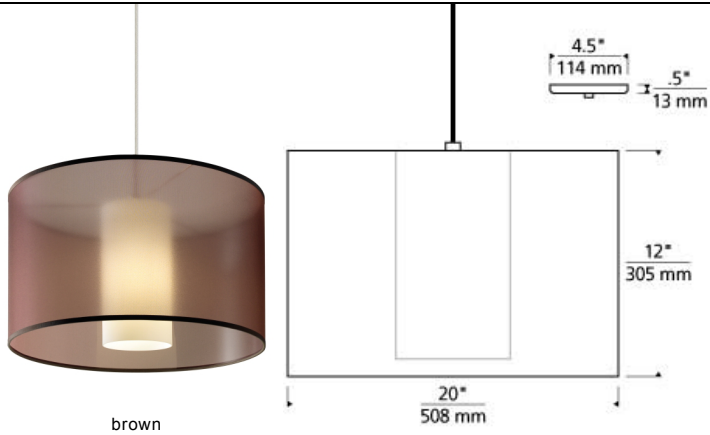

LINE - VOLTAGE PENDANTS / SUSPENSION

Dillon Pendant LED T20

DESCRIPTION

The Dillon pendant from Tech Lighting features a beautiful translucent organza drum shade that surrounds an inner glass cylinder. Soft light is emitted onto surfaces below by the glass diffuser at the center of the shade. The Dillon pendant is available in two classic colors, brown and white and ships with your choice of incandescent or energy efficient LED lamping, both lamping options are fully dimmable to create the perfect ambiance for your special space. Scaling 20" in diameter and 12" in height the Dillon is the perfect contemporary pendant for use as dining room lighting, living room lighting as well as countless commercial lighting applications. Rated for (1) 75 watt max., medium base lamp (Lamp Not Included). LED includes 120 volt 9.5 watt, 800 delivered lumen, 2700K, medium base LED A19 lamp. Fixture provided with six feet of field-cuttable cable. Dimmable with most LED compatible ELV and TRIAC dimmers.

brown

INSTALLATION

This product can mount to either a 4" square electrical box with round plaster ring or an octagon electrical box.

OTHER

TD includes 4.5" Round Canopy.
Antique Bronze and Black Finish Only Available on TD.

WEIGHT

5-5.5lb / 2.27-2.49kg ±

ORDERING INFORMATION

700 SYSTEM	DLNPW	COLOR	FINISH	LAMP
TD	LINE-VOLTAGE PENDANTS/SUSPENSION	N BROWN W WHITE	Z ANTIQUE BRONZE B BLACK S SATIN NICKEL W WHITE	NO LAMP -LED927 A19 LED 90 CRI 2700K 120V (T20/T24)

TECH LIGHTING®

7400 Linder Avenue   T 847.410.4400
Skokie, Illinois 60077   F 847.410.4500

Tech Lighting, L.L.C.

700 ____ DLNPW ____

FIXTURE TYPE: _____

JOB NAME: _____

NOTES: _____

_____

_____

©2019 Tech Lighting, L.L.C. All Rights Reserved. The "Tech Lighting" graphic is a registered trademark of Tech Lighting, L.L.C. Tech Lighting reserves the right to change specifications for product improvements without notification.