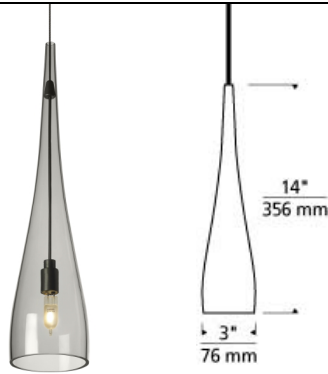

Cypree Pendant Small LED SORAA T20

DESCRIPTION

The Cypree Small Pendant light from Tech Lighting is an elegant upgrade to the classic conical pendant. The eye is drawn in by the slender chic silhouette. Light is gently diffused into surrounding spaces creating a pleasantly illumination experience. Available in six modern colors, the Cypree takes on subtle mood changes adding charm, warmth and sophistication to any space. Scaling at 14" in length and 3" in width the Cypree Small is modestly sized making it ideal for bedroom lighting, home office lighting and clustered lighting arrangements. Available lamping options include energy efficient LED Xenon and Halogen. All lamping options are fully-dimmable to create the desired ambiance in your special space. Includes (1) 50 watt low-voltage GY6.35 base Xenon bi-pin lamp or 8 watt replaceable 500 lumen 90 CRI 3000K LED SORAA® module and 6' of field-cutable suspension cable. For use with 24 volt transformer, add suffix "-24" to item number. Works with SORAA.

ACCESSORIES & OPTICAL CONTROLS

Fusion Jack Swag Hook, SORAA® LED Bi-Pin Replacement Pendant Module LBL

WEIGHT

4-4.5lb / 1.81-2.04kg ±

amber

frost

transparent smoke

ORDERING INFORMATION