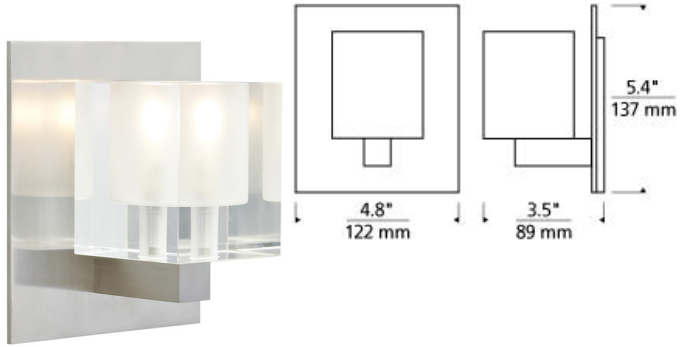

WALL COLLECTION

Cube Wall ADA T20

DESCRIPTION

Classic geometric shape made of pressed glass. Die-cast base. Provides ambient and up-light. Includes transformer and 12 volt, 35 watt halogen bi-pin lamp. Dimmable with standard incandescent dimmer. ADA compliant.

INSTALLATION

This product can mount to either a 4" square electrical box with round plaster ring or an octagonal electrical box (not included). Transformer fits in electrical box. For wall mount use only.

WEIGHT

2-2.5lb / 0.91-1.13kg ±

frost

ORDERING INFORMATION

700WSCUB COLOR	FINISH	LAMP
F FROST	Z ANTIQUE BRONZE C CHROME S SATIN NICKEL	12 VOLT HALOGEN (T20)

TECH LIGHTING®

7400 Linder Avenue
Skokie, Illinois 60077

T 847.410.4400
F 847.410.4500

Tech Lighting, L.L.C.

700WSCUB _____

FIXTURE TYPE: _____

JOB NAME: _____

NOTES: _____

_____

_____

©2018 Tech Lighting, L.L.C. All Rights Reserved. The "Tech Lighting" graphic is a registered trademark of Tech Lighting, L.L.C. Tech Lighting reserves the right to change specifications for product improvements without notification.