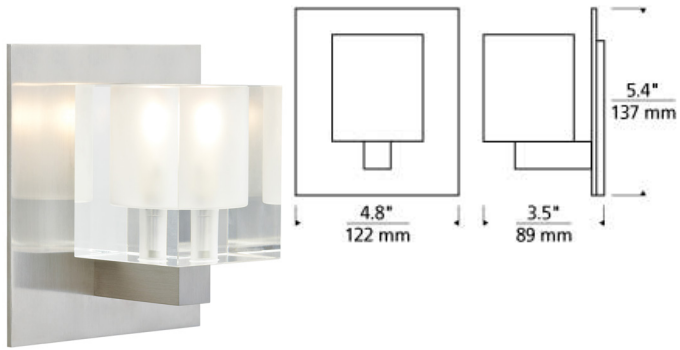

WALL COLLECTION

Cube Wall ADA T20

DESCRIPTION

Classic geometric shape made of pressed glass. Die-cast base. Provides ambient and up-light. Includes transformer and 12 volt, 35 watt halogen bi-pin lamp. Dimmable with standard incandescent dimmer. ADA compliant.

INSTALLATION

This product can mount to either a 4" square electrical box with round plaster ring or an octagonal electrical box (not included). Transformer fits in electrical box. For wall mount use only.

WEIGHT

2-2.5lb / 0.91-1.13kg ±

frost

frost

ORDERING INFORMATION

700WSCUB COLOR	FINISH	LAMP
F FROST	Z ANTIQUE BRONZE C CHROME S SATIN NICKEL	12 VOLT HALOGEN (T20)

TECH LIGHTING®

7400 Linder Avenue
Skokie, Illinois 60077