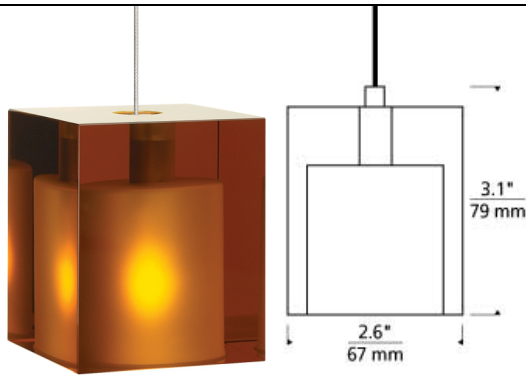

LOW - VOLTAGE P E N D A N T S

Cube Pendant T20

DESCRIPTION

The Cube pendant light by Tech Lighting features clean sleek lines with its classic geometric cube design. This perfectly cubed pendant is made of pressed glass and makes a simple, yet modern statement. The Cube pendant is available in a rich Amber or clean Frost and features three on-trend hardware finishes. With its modest size scaling at 3.1" long and 2.6" in diameter the Cube is ideal for dining room lighting, kitchen island task lighting and home office lighting. Your choice of fully dimmable Halogen lamping ships with the Cube saving you time and money. Pair the Cube pendant with the Monorail system by Tech Lighting for greater design customization. Includes low-voltage, 35 watt halogen bi-pin lamp and six feet of field-cutable suspension cable.

amber

INSTALLATION

Socket terminates with FreeJack male connector, which may be installed into a system connector. Elements ordered with a system prefix include a connector for that system. For use on T-TRAK, order FreeJack version and T-TRAK FreeJack Connector (sold separately).

ACCESSORIES & OPTICAL CONTROLS

Swag Hook

WEIGHT

1.45lb / 0.66kg ±

amber

frost

ORDERING INFORMATION

| 700 SYSTEM | CUB | COLOR | FINISH | LAMP |
|------------|----------------------|---------|------------------|-----------------------|
| FJ | FREEJACK | A AMBER | Z ANTIQUE BRONZE | 12 VOLT HALOGEN (T20) |
| KL | KABLE LITE | F FROST | C CHROME | 24 VOLT HALOGEN |
| MP | MONOPOINT | | S SATIN NICKEL | |
| MO | MONORAIL | | | |
| MO2 | TWO-CIRCUIT MONORAIL | | | |