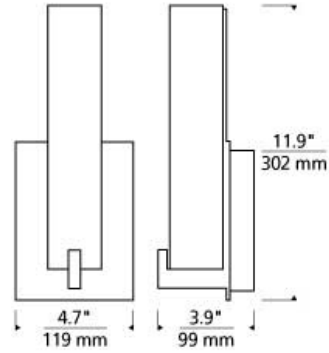

### INSTALLATION

This product can mount to either a 4" square electrical box with round plaster ring or an octagonal electrical box (not included).

### WEIGHT

3.5-4lb / 1.59-1.81kg ±

frost

white acrylic

frost white

white frit