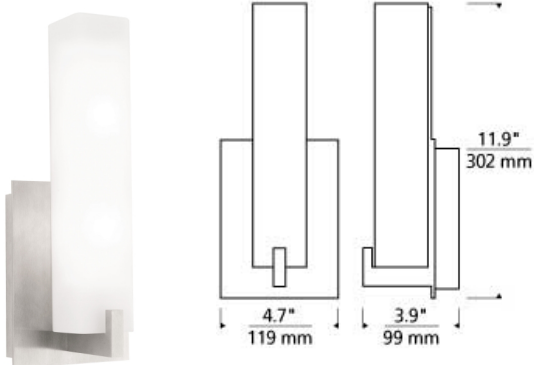

WALL COLLECTION

Cosmo Wall LED ADA T20

DESCRIPTION

Modern meets sophisticated in the Cosmo wall sconce by Tech Lighting. This sophisticated sconce features a rectangular glass shade that is presented on a sleek metal base. The Cosmo comes in three stylish diffusers, White Acrylic, Frost White and White Frit, adding style and ambiance to any space. Each glass diffuser provides a smooth wash of light onto surrounding surfaces. The Cosmo is ideal in spaces such as hallways, bathrooms and closets. Your choice of incandescent or LED lamping ships with the Cosmo saving you time and money, either lamping option is fully dimmable to create the desired ambiance in your special space. Includes two 40 watt, mini candelabra base lamps or 10 watt, 240 delivered lumens, 3000K LED module. Mounts up only. ADA compliant.

INSTALLATION

This product can mount to either a 4" square electrical box with round plaster ring or an octagonal electrical box (not included).

WEIGHT

3.5-4lb / 1.59-1.81kg ±

frost

white acrylic

frost white