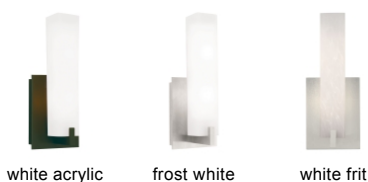

WALL COLLECTION

Cosmo Wall LED ADA T20

DESCRIPTION

Modern meets sophisticated in the Cosmo wall sconce by Tech Lighting. This sophisticated sconce features a rectangular glass shade that is presented on a sleek metal base. The Cosmo comes in three stylish diffusers, White Acrylic, Frost White and White Frit, adding style and ambiance to any space. Each glass diffuser provides a smooth wash of light onto surrounding surfaces. The Cosmo is ideal in spaces such as hallways, bathrooms and closets. Your choice of incandescent or LED lamping ships with the Cosmo saving you time and money, either lamping option is fully dimmable to create the desired ambiance in your special space. Includes two 40 watt, mini candelabra base lamps or 10 watt, 240 delivered lumens, 3000K LED module. Mounts up only. ADA compliant.

INSTALLATION

This product can mount to either a 4" square electrical box with round plaster ring or an octagonal electrical box (not included).

WEIGHT

3.5-4lb / 1.59-1.81kg ±

frost

white acrylic

frost white

white frit

ORDERING INFORMATION

700WSCOS COLOR	FINISH	LAMP
Y ACRYLIC LENS	Z ANTIQUE BRONZE	INCANDESCENT 120V (T20)
F FROST	C CHROME	-LED LED 90 CRI 3000K 120V (T24)
W WHITE FRIT	S SATIN NICKEL	-LED277 LED 80 CRI 3000K 277V