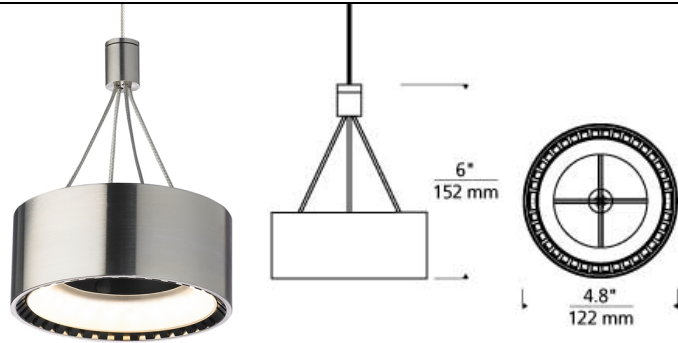

LOW - VOLTAGE PENDANTS

Corum Pendant LED T20

DESCRIPTION

High performance meets visual intrigue in the Corum pendant by Tech Lighting. This unique LED pendant is defined by its open center, thin metal frame and exposed geometrical heat sink allowing it to provide a bounty of task lighting to surfaces below. With its high-end industrial design and modest scale, the Corum is ideal for kitchen island task lighting, hallway lighting and home office lighting. The Corum ships with 12 Volt LED lamping and is fully dimmable to create the desired ambiance in your special space. Pair the Corum pendant with the Kable Lite system by Tech Lighting for greater design customization. Inspired by the latest in automotive headlamp technology, when viewed from above, the center glows with a hint of illumination. Includes 5 watt, 500 gross lumens, 3000K LED. Ships with six feet of field-cutttable suspension cable. Dimmable with low-voltage electronic or magnetic dimmer (based on transformer).

INSTALLATION

Socket terminates with FreeJack male connector, which may be installed into a system connector. Elements ordered with a system prefix include a connector for that system. For use on T~TRAK, order FreeJack version and T~TRAK FreeJack Connector (sold separately).

ACCESSORIES & OPTICAL CONTROLS

Line-voltage Swag Hook, Swag Hook

WEIGHT

1.19lb / 0.54kg ±

ORDERING INFORMATION

700 SYSTEM	COR	FINISH	LAMP	
FJ	FREEJACK	S	SATIN NICKEL	-LED830 12 VOLT LED 80 CRI 3000K
KL	KABLE LITE			
MP	MONOPOINT			
MO	MONORAIL			
MO2	TWO-CIRCUIT MONORAIL			