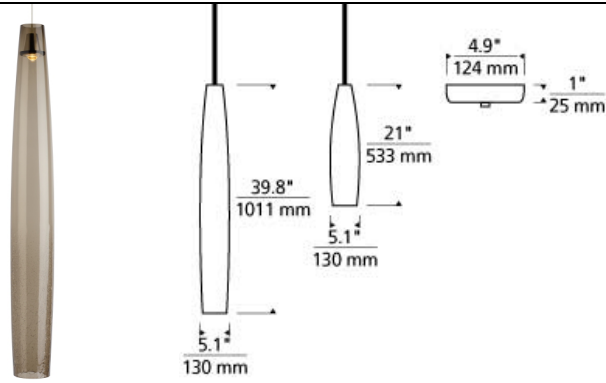

LINE - VOLTAGE PENDANTS / SUSPENSION

Coda Pendant LED T20

DESCRIPTION

Slender silhouettes of the contemporary Coda LED pendant light from Tech Lighting are carefully molded using beautiful transparent clear or smoke colored glass, then while the glass is still vulnerable, the lower half of each shade undergoes a delicate treatment to create the intricate crackle effect that gives the fixture its signature look. As a blanket of illumination pours downward from the powerful, yet well-harnessed optic controlled LED source, each tiny fissure catches and refracts the light to catch the eye. The task-oriented light distribution make this pendant light perfect for a variety of applications including kitchen island lighting, while its two elongated sizes lend themselves well to being used together to create a custom chandelier for dining room lighting, foyer lighting or entry lighting. Includes 11 watt, 936 delivered lumen, 3000K LED module. Dimmable with most LED compatible ELV and TRIAC dimmers. Fixture provided with twelve feet of field-cuttable satin cable.

INSTALLATION

This product can mount to either a 4" square electrical box with round plaster ring or an octagon electrical box.

WEIGHT

3-4lb / 1.36-1.81kg ±

clear crackle
large

clear crackle
small

smoke crackle
large

smoke crackle
small

ORDERING INFORMATION

700	SYSTEM	CDAP	SHAPE OR SIZE		COLOR	FINISH	LAMP
TD	LINE-VOLTAGE PENDANTS/SUSPENSION		L	LARGE	CC CLEAR CRACKLE	S SATIN NICKEL	-LED930 LED 90 CRI 3000K 120V
			S	SMALL	KC SMOKE CRACKLE		