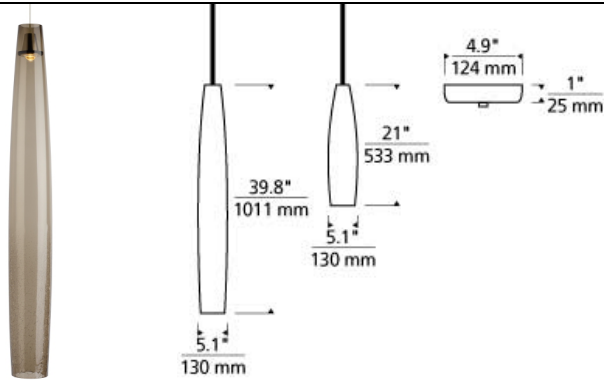

LINE - VOLTAGE PENDANTS / SUSPENSION

Coda Pendant LED T20

DESCRIPTION

Slender silhouettes of the contemporary Coda LED pendant light from Tech Lighting are carefully molded using beautiful transparent clear or smoke colored glass, then while the glass is still vulnerable, the lower half of each shade undergoes a delicate treatment to create the intricate crackle effect that gives the fixture its signature look. As a blanket of illumination pours downward from the powerful, yet well-harnessed optic controlled LED source, each tiny fissure catches and refracts the light to catch the eye. The task-oriented light distribution make this pendant light perfect for a variety of applications including kitchen island lighting, while its two elongated sizes lend themselves well to being used together to create a custom chandelier for dining room lighting, foyer lighting or entry lighting. Includes 11 watt, 936 delivered lumen, 3000K LED module. Fixture provided with twelve feet of field-cuttable cable.

INSTALLATION

This product can mount to either a 4" square electrical box with round plaster ring or an octagon electrical box.

WEIGHT

3-4lb / 1.36-1.81kg ±

clear crackle large

clear crackle small

smoke crackle large

smoke crackle small

ORDERING INFORMATION

700	SYSTEM	CDAP	SHAPE OR SIZE	COLOR	FINISH	LAMP
TD	LINE-VOLTAGE PENDANTS/SUSPENSION		L LARGE S SMALL	CC CLEAR CRACKLE KC SMOKE CRACKLE	S SATIN NICKEL	-LED930 LED 90 CRI 3000K 120V