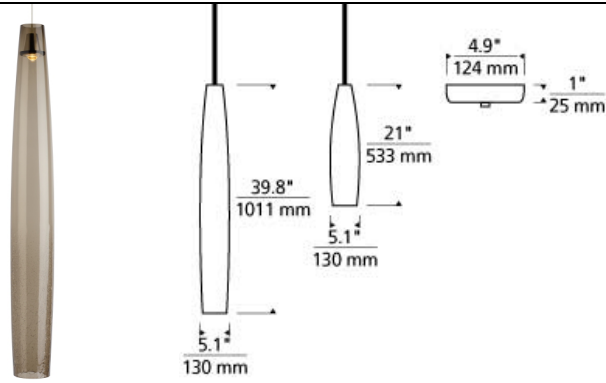

LINE - VOLTAGE PENDANTS / SUSPENSION

Coda Pendant LED T20

DESCRIPTION

Slender silhouettes of the contemporary Coda LED pendant light from Tech Lighting are carefully molded using beautiful transparent clear or smoke colored glass, then while the glass is still vulnerable, the lower half of each shade undergoes a delicate treatment to create the intricate crackle effect that gives the fixture its signature look. As a blanket of illumination pours downward from the powerful, yet well-harnessed optic controlled LED source, each tiny fissure catches and refracts the light to catch the eye. The task-oriented light distribution make this pendant light perfect for a variety of applications including kitchen island lighting, while its two elongated sizes lend themselves well to being used together to create a custom chandelier for dining room lighting, foyer lighting or entry lighting. Includes 11 watt, 936 delivered lumen, 3000K LED module. Dimmable with most LED compatible ELV and TRIAC dimmers. Fixture provided with twelve feet of field-cuttable satin cable.

INSTALLATION

This product can mount to either a 4" square electrical box with round plaster ring or an octagon electrical box.