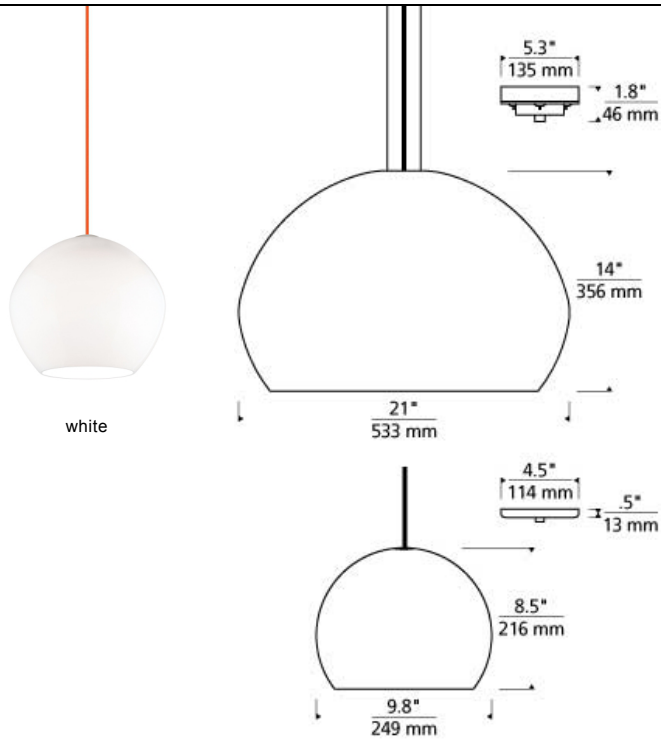

INSTALLATION

This product can mount to either a 4" square electrical box with round plaster ring or an octagon electrical box.

OTHER

Grande Available with Incandescent and LED830 option.
Medium Available with Incandescent and LED927 option.

WEIGHT

15-15lb / 6.8-6.8kg ±

ORDERING INFORMATION

700 SYSTEM	CLOP	SHAPE OR SIZE	COLOR	Cord Color	FINISH	LAMP
TD	LINE-VOLTAGE PENDANTS/SUSPENSION	G M	GRANDE MEDIUM	W WHITE Y GRAY O ORANGE R RED	Z ANTIQUE BRONZE B BLACK S SATIN NICKEL W WHITE	NO LAMP -LED830 LED 80 CRI 3000K 120V -LED927 LED 90 CRI 2700K 120V (T20/T24)

Custom Cord Colors Available.