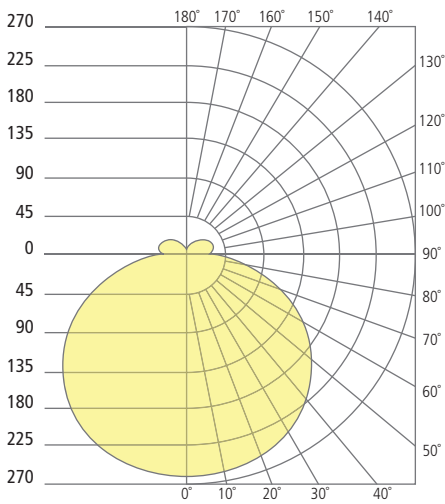

## ORDERING INFORMATION

7000WCQ	SHAPE	CRI/CCT	FINISH	VOLTAGE
L	LARGE - 11"	930 90 CRI, 3000K 940 90 CRI, 4000K INC INCANDESCENT*	Z BRONZE H CHARCOAL	120 120V 277 277V

\*120V ONLY

# CIRQUE LARGE WALL/CEILING

Cirque Large

## PHOTOMETRICS\*

\*For latest photometrics, please visit [www.techlighting.com/OUTDOOR](http://www.techlighting.com/OUTDOOR)

### CIRQUE LARGE

- Total Lumen Output: 1143
- Total Power: 22.1
- Luminaire Efficacy: 51.5
- Color Temp: 3000K
- CRI: 90+
- BUG Rating: B1-U3-G1