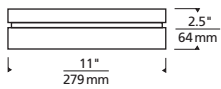

CIRQUE LARGE WALL/CEILING

Cirque Large

PHOTOMETRICS*

*For latest photometrics, please visit www.techlighting.com/OUTDOOR

CIRQUE LARGE

- Total Lumen Output: 1143
- Total Power: 22.1
- Luminaire Efficacy: 51.5
- Color Temp: 3000K
- CRI: 90+
- BUG Rating: B1-U3-G1