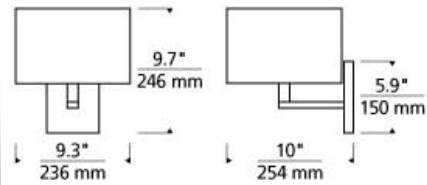

WALL COLLECTION

Chelsea Wall

FL EN★ T20

DESCRIPTION

Simple and sophisticated tailored modern fabric drum sits atop sleek die-cast aluminum base with white glass diffuser. Rated for (1) 75w max, E26 medium based lamp (Not Included). LED version includes (1) 9.5w, 800 delivered lumens, 2700K, medium base LED A19 lamp. Mounts up only.

INSTALLATION

Mounts to a standard 4" square junction box with round plaster ring (provided by electrician).

heather gray

heather gray

white

ORDERING INFORMATION

700WSCHL COLOR	FINISH	LAMP
Y HEATHER GRAY	Z ANTIQUE BRONZE	NO LAMP
W WHITE	N POLISHED NICKEL	-LED927 A19 LED 90 CRI 2700K 120V
	S SATIN NICKEL	-LED927 A19 LED 90 CRI 2700K 120V (T20/T24)