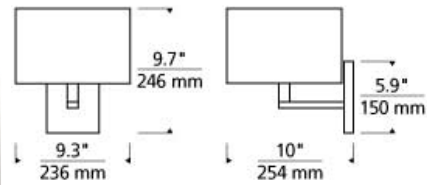

### DESCRIPTION

Simple and sophisticated tailored modern fabric drum sits atop sleek die-cast aluminum base with white glass diffuser. Rated for (1) 75w max, E26 medium based lamp (Not Included). LED version includes (1) 9.5w, 800 delivered lumens, 2700K, medium base LED A19 lamp. Mounts up only.

### INSTALLATION

Mounts to a standard 4" square junction box with round plaster ring (provided by electrician).

heather gray

heather gray

white