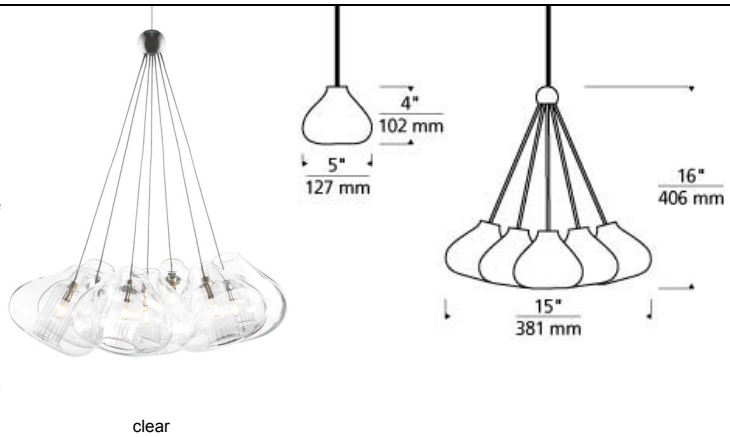

### DESCRIPTION

The Cheers pendant light by Tech Lighting is an entirely modern take on the single pendant concept. Highly customizable in nature the Cheers pendant is available as one single pendant or seven pendants combined creating a modern chandelier. Each globe is hand-blown by talented artisans and then fused at the center by tubes that are suspended from one central hub. Your choice of fully dimmable halogen or LED lamping ships with the Cheers saving you both time and money. Pair the single pendant Cheers with the Monorail system by Tech Lighting for greater design customization or combine seven pendants into one modern chandelier. Whether selected in its single form or grouped into a chandelier, the Cheers pendant is ideal for a host of consumer and commercial lighting applications. Incandescent includes (1) or (7) low-voltage, 10 watt xenon bi-pin lamps. LED includes (1) or (7) 3 watt, 500 delivered lumen, 3000K LED modules. Include six feet of field-cutable suspension cable. Dimmable with low-voltage electronic or magnetic dimmer (based on transformer)