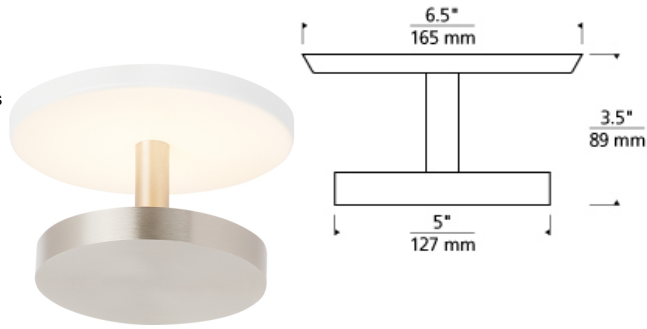

CEILING COLLECTION

Centric 6 Ceiling

LED ADA T20

DESCRIPTION

The Centric 6 ceiling light from Tech Lighting instantly contributes a modern vibe to any space it graces. This unique ceiling light is constructed of two concentric circular metal discs – the first being an ultra-slim backplate offered in two diameters, the second being a floating suspended disc which houses the upward-firing LED light source. Together, they create a visually alluring combination of shadow and light with smooth, fully dimmable indirect illumination perfect for hallway lighting, bedroom lighting, bathroom lighting, home office lighting or closet lighting. Finish options include a painted matte white finish for an incredibly minimalist look, or satin nickel plating for a decorative twist. Includes 15 watt, 276 delivered lumen, 2700K LED module. May be wall or ceiling mounted. ADA compliant. Dimmable with low-voltage electronic dimmer.

INSTALLATION

This product can mount to either a 4" square electrical box with round plaster ring or an octagonal electrical box.

WEIGHT

1.5-2lb / 0.68-0.91kg ±

matte white / matte white /
matte white base satin nickel base

ORDERING INFORMATION

700FMCTC	LENGTH (A)	FINISH	LAMP
6	6"	WS WHITE/SATIN NICKEL WWWWHITE/WHITE	-LED927 LED 90 CRI 2700K 120V

TECH LIGHTING®

7400 Linder Avenue
Skokie, Illinois 60077

T 847.410.4400
F 847.410.4500