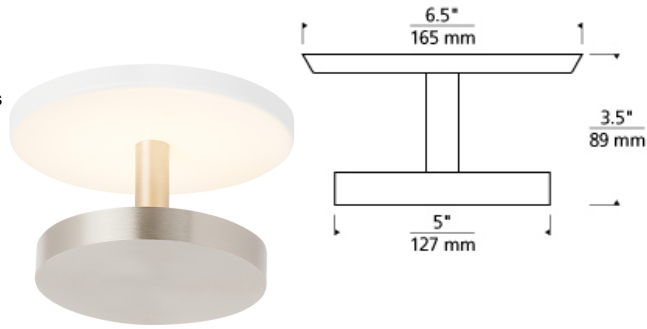

### DESCRIPTION

The Centric 6 ceiling light from Tech Lighting instantly contributes a modern vibe to any space it graces. This unique ceiling light is constructed of two concentric circular metal discs – the first being an ultra-slim backplate offered in two diameters, the second being a floating suspended disc which houses the upward-firing LED light source. Together, they create a visually alluring combination of shadow and light with smooth, fully dimmable indirect illumination perfect for hallway lighting, bedroom lighting, bathroom lighting, home office lighting or closet lighting. Finish options include a painted matte white finish for an incredibly minimalist look, or satin nickel plating for a decorative twist. Includes 15 watt, 276 delivered lumen, 2700K LED module. May be wall or ceiling mounted. ADA compliant. Dimmable with low-voltage electronic dimmer.

### INSTALLATION

This product can mount to either a 4" square electrical box with round plaster ring or an octagonal electrical box.