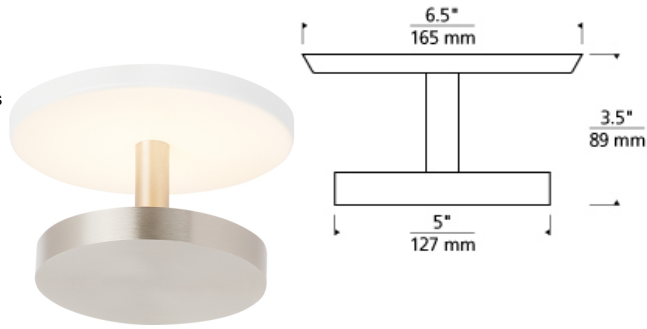

### DESCRIPTION

The Centric 6 ceiling light from Tech Lighting instantly contributes a modern vibe to any space it graces. This unique ceiling light is constructed of two concentric circular metal discs – the first being an ultra-slim backplate offered in two diameters, the second being a floating suspended disc which houses the upward-firing LED light source. Together, they create a visually alluring combination of shadow and light with smooth, fully dimmable indirect illumination perfect for hallway lighting, bedroom lighting, bathroom lighting, home office lighting or closet lighting. Finish options include a painted matte white finish for an incredibly minimalist look, or satin nickel plating for a decorative twist. Includes 15 watt, 276 delivered lumen, 2700K LED module. May be wall or ceiling mounted. ADA compliant. Dimmable with low-voltage electronic dimmer.

### INSTALLATION

This product can mount to either a 4" square electrical box with round plaster ring or an octagonal electrical box.

### ORDERING INFORMATION

| 700FMCTC | LENGTH (A) | FINISH                                 | LAMP                          |
|----------|------------|--|-------------------------------|
| 6        | 6"         | WS WHITE/SATIN NICKEL<br>WWWHITE/WHITE | -LED927 LED 90 CRI 2700K 120V |