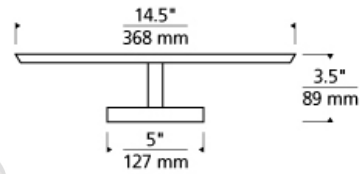

CEILING COLLECTION

Centric 13 Ceiling LED ADA T20

DESCRIPTION

The Centric 13 ceiling light from Tech Lighting instantly contributes a modern vibe to any space it graces. This unique ceiling light is constructed of two concentric circular metal discs – the first being an ultra-slim backplate offered in two diameters, the second being a floating suspended disc which houses the upward-firing LED light source. Together, they create a visually alluring combination of shadow and light with smooth, fully dimmable indirect illumination perfect for hallway lighting, bedroom lighting, bathroom lighting, home office lighting or closet lighting. Finish options include a painted matte white finish for an incredibly minimalist look, or satin nickel plating for a decorative twist. Includes 14 watt, 456 delivered lumen, 2700K LED module. May be wall or ceiling mounted. ADA compliant. Dimmable with low-voltage electronic dimmer.

INSTALLATION

This product can mount to either a 4" square electrical box with round plaster ring or an octagonal electrical box.

WEIGHT

2.5-3lb / 1.13-1.36kg ±

ORDERING INFORMATION

700FMCTC	LENGTH (A)	FINISH	LAMP
13	13"	WS WHITE/SATIN NICKEL WWWHITE/WHITE	-LED927 LED 90 CRI 2700K 120V

TECH LIGHTING®

7400 Linder Avenue   T 847.410.4400
Skokie, Illinois 60077   F 847.410.4500

Tech Lighting, L.L.C.

700FM CTC _____

FIXTURE TYPE: _____

JOB NAME: _____

NOTES: _____

_____

_____

©2018 Tech Lighting, L.L.C. All Rights Reserved. The "Tech Lighting" graphic is a registered trademark of Tech Lighting, L.L.C. Tech Lighting reserves the right to change specifications for product improvements without notification.