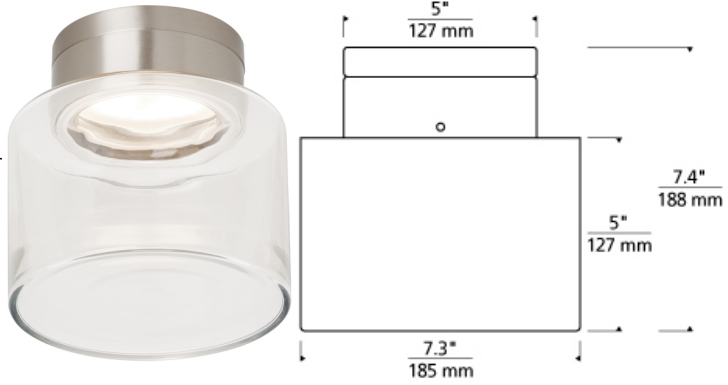

FLUSH & SEMI-FLUSH MOUNT

Casen Drum Flush Mount Ceiling LED T20

DESCRIPTION

The Casen Drum flush mount features a sleek closed bottom glass shade that's suspended from a handsome die-cast metal band, cleverly hiding the LED light source, just below the ceiling. This light is beautifully illuminated by the cylinder shaped shade providing an even glow, free of hot spots. The Casen Drum flush mount is available in two contemporary color options, Clear and Transparent Smoke, and comes finished in sleek Satin Nickel. Scaling at 7.4" in height and 7.3" in diameter the Casen Drum is ideal for hallway lighting, bathroom lighting and closet lighting. Your choice of efficient integrated LED lamping ships with the Casen ceiling fixture saving you time and money, both lamping options are fully dimmable to create the desired ambiance in your special space. Includes 15 watt, 1256 net lumen, 3000K LED module. Dimmable with low-voltage electronic dimmer.

clear

INSTALLATION

This product can mount to either a 4" square electrical box with round plaster ring or an octagonal electrical box (not included).

WEIGHT

4.5-5lb / 2.04-2.27kg ±

clear

ORDERING INFORMATION