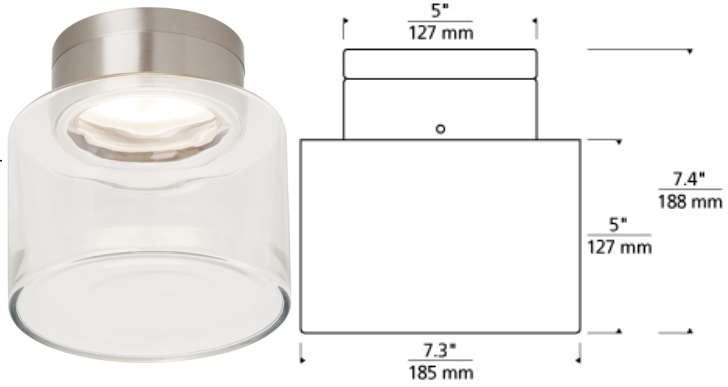

FLUSH & SEMI-FLUSH MOUNT

Casen Drum Flush Mount Ceiling LED T20

DESCRIPTION

The Casen Drum flush mount features a sleek closed bottom glass shade that's suspended from a handsome die-cast metal band, cleverly hiding the LED light source, just below the ceiling. This light is beautifully illuminated by the cylinder shaped shade providing an even glow, free of hot spots. The Casen Drum flush mount is available in two contemporary color options, Clear and Transparent Smoke, and comes finished in sleek Satin Nickel. Scaling at 7.4" in height and 7.3" in diameter the Casen Drum is ideal for hallway lighting, bathroom lighting and closet lighting. Your choice of efficient integrated LED lamping ships with the Casen ceiling fixture saving you time and money, both lamping options are fully dimmable to create the desired ambiance in your special space. Includes 15 watt, 1256 net lumen, 3000K LED module. Dimmable with low-voltage electronic dimmer.

clear

INSTALLATION

This product can mount to either a 4" square electrical box with round plaster ring or an octagonal electrical box (not included).

WEIGHT

4.5-5lb / 2.04-2.27kg ±

clear

smoke

ORDERING INFORMATION