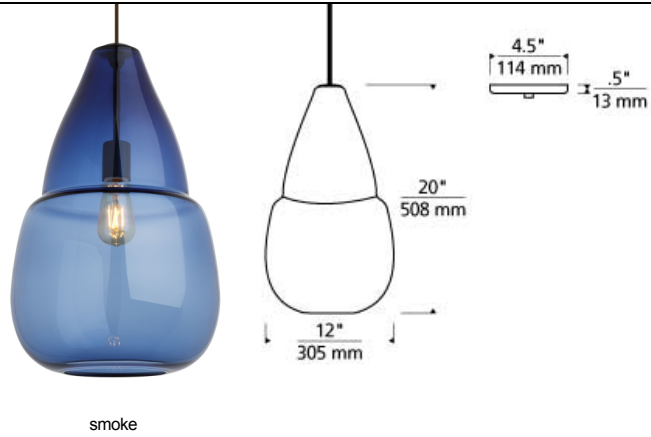

LINE - VOLTAGE PENDANTS / SUSPENSION

Capsian Grande Pendant FL

DESCRIPTION

This elegant, large scale glass pendant is masterfully hand-blown to feature a beautiful clear draw at the crown of the ample, flowing teardrop silhouette. Rated for (1) 60 watt max, E26 medium base lamp (Lamp Not Included). LED includes (1) 120 volt 3.5 watt, 250 delivered lumen, 2700K, medium base LED vintage squirrel cage LED lamp. LED version dimmable with an LED compatible or triac dimmer. Consult lamp manufacturer for more information. Fixture provided with twelve feet of field-cutable cable.

INSTALLATION

This product can mount to either a 4" square electrical box with round plaster ring or an octagon electrical box.

WEIGHT

8-8.5lb / 3.63-3.86kg ±

smoke
incandescent

steel blue
led

ORDERING INFORMATION