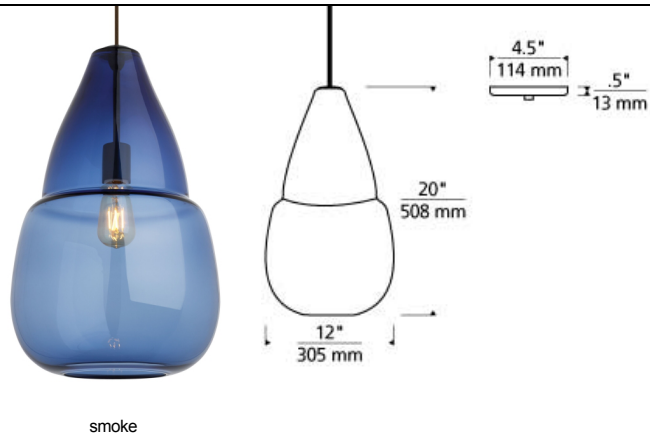

LINE - VOLTAGE PENDANTS / SUSPENSION

Capsian Grande Pendant FL

DESCRIPTION

This elegant, large scale glass pendant is masterfully hand-blown to feature a beautiful clear draw at the crown of the ample, flowing teardrop silhouette. Rated for (1) 60 watt max, E26 medium base lamp (Lamp Not Included). LED includes (1) 120 volt 3.5 watt, 250 delivered lumen, 2700K, medium base LED vintage squirrel cage LED lamp. LED version dimmable with an LED compatible or triac dimmer. Consult lamp manufacturer for more information. Fixture provided with twelve feet of field-cutable cable.

INSTALLATION

This product can mount to either a 4" square electrical box with round plaster ring or an octagon electrical box.

WEIGHT

8-8.5lb / 3.63-3.86kg ±

smoke

smoke
incandescent

steel blue
led

ORDERING INFORMATION