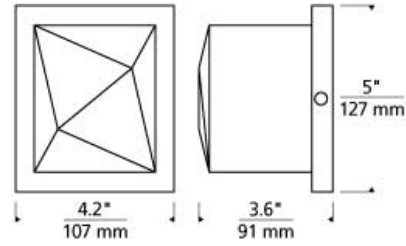

WALL COLLECTION

Cafe Wall

LED ADA T20

DESCRIPTION

The Cafe wall sconce by Tech Lighting is ultimately simple and undeniably stylish. This LED wall sconce provides bi-directional illumination from its gently angled shade mounted to a slim metal back plate. Light illuminates from the top and bottom of the Cafe allowing for a surplus of light to spill on the surrounding surfaces. The Cafe sconce scales at 4.2" in width and 5" in length making it an ideal solution for bathroom lighting, hallway lighting and bedroom lighting flanking two end tables. For even further design freedom the Cafe sconce can be mounted vertically or horizontally. Your choice of fully dimmable LED lamping ships with the Cafe saving you both time and money. Includes 12 watt, 255 delivered lumen, 3000K LED module. Dimmable with low-voltage electronic dimmer. May be mounted vertically or horizontally ADA compliant.

INSTALLATION

This product can mount to either a 4" square electrical box with round plaster ring or an octagonal electrical box (not included).

WEIGHT

1.5-2lb / 0.68-0.91kg ±

walnut /
satin nickel

white /
white