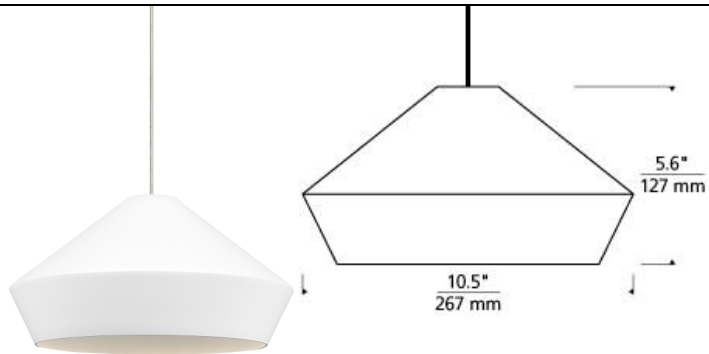

LOW - VOLTAGE PENDANTS

Brummel Pendant LED SORAA T20

DESCRIPTION

The Brummel pendant light by Tech Lighting features a sophisticated mid-century modern design with its clean sharp lines defining its spun metal shade. Available in either a Matt White or Matt Black shade color and three on-trend finishes the Brummel pendant is customizable to fit your special space. Scaling at 5.6" in length and 10.5" in diameter the Brummel is ideal for dining room lighting, home office lighting and hallway lighting. Your choice of fully dimmable halogen or LED lamping ships with the Brummel saving you both time and money. Pair the Brummel pendant with the Monorail system by Tech Lighting for greater design customization in your special space. Rated for (1) low-voltage, 50 watt max bi-pin lamp (Lamp not included). LED includes 12 volt 8 watt, 500 gross lumens, 3000K replaceable LED SORAA® module. Ships with six feet of field-cutable cable. Dimmable with low-voltage electronic or magnetic dimmer (based on transformer). Works with SORAA.