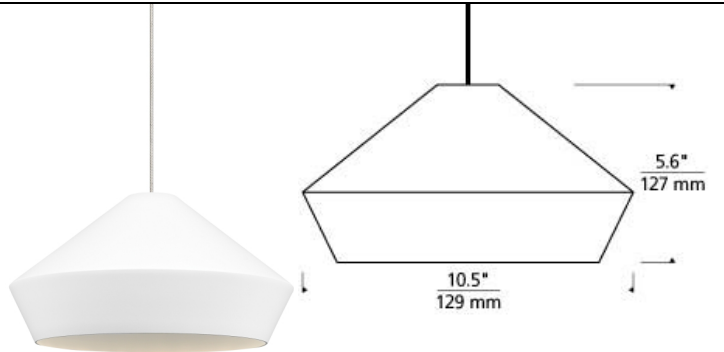

LOW - VOLTAGE PENDANTS

Brummel Pendant LED T20

DESCRIPTION

The Brummel pendant light by Tech Lighting features a sophisticated mid-century modern design with its clean sharp lines defining its spun metal shade. Available in either a Matt White or Matt Black shade color and three on-trend finishes the Brummel pendant is customizable to fit your special space. Scaling at 5.6" in length and 10.5" in diameter the Brummel is ideal for dining room lighting, home office lighting and hallway lighting. Your choice of fully dimmable halogen or LED lamping ships with the Brummel saving you both time and money. Pair the Brummel pendant with the Monorail system by Tech Lighting for greater design customization in your special space. Rated for (1) low-voltage, 50 watt max bi-pin lamp (Lamp not included). LED includes 12 volt 8 watt, 500 gross lumens, 3000K replaceable LED SORAA® module. Ships with six feet of field-cutable cable. Dimmable with low-voltage electronic or magnetic dimmer (based on transformer). Works with SORAA.