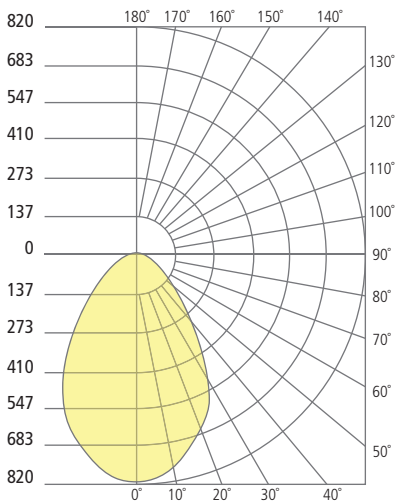

BOWMAN 6 WALL SCONCE

PHOTOMETRICS*

*For latest photometrics, please visit www.techlighting.com/OUTDOOR

BOWMAN 6

Total Lumen Output: 1163
Total Power: 47.2
Luminaire Efficacy: 24.6
Color Temp: 3000K
CRI: 80+
BUG Rating: B1-U0-G0

PROJECT INFO

FIXTURE TYPE & QUANTITY

JOB NAME & INFO

NOTES

GENERATION BRANDS
7400 Linder Avenue, Skokie, Illinois 60077
T 847.410.4400 F 847.410.4500

© 2016 Tech Lighting, L.L.C. All rights reserved. The "Tech Lighting" graphic is a registered trademark of Tech Lighting, L.L.C. Tech Lighting reserves the right to change specifications for product improvements without notification.