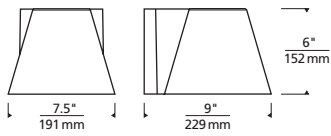

BOWMAN 6 WALL SCONCE

Bowman 6

PHOTOMETRICS*

*For latest photometrics, please visit www.techlighting.com/OUTDOOR

BOWMAN 6

Total Lumen Output: 1163
Total Power: 47.2
Luminaire Efficacy: 24.6
Color Temp: 3000K
CRI: 80+
BUG Rating: B1-U0-G0