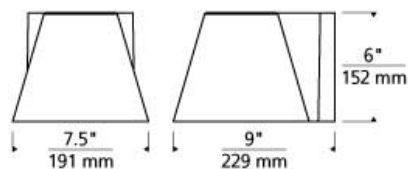

Bowman 6 Outdoor Wall LED T20

DESCRIPTION

The classic and sleek silhouette of the Bowman LED outdoor wall sconce by Tech Lighting makes it suitable for both indoor and outdoor applications. Clean lines and mid-century modern design inspiration characterize the die-cast aluminum body which houses a powerful, long-lasting LED light source tightly controlled for down light only, yet supplying significant illumination for even the darkest nights. The UV stabilized, frosted acrylic lensing diffuses the LED light to create an even glow. This small-scale, modern wall sconce is available in two sizes (4.5 inches and 6 inches high). The durable, marine-grade powder coat finish is available in Charcoal, Bronze, Black, Silver or White.

black bronze charcoal silver white

ORDERING INFORMATION

700WSBOW LENGTH (A)	FINISH	LAMP
6 6"	B BLACK Z BRONZE H CHARCOAL I SILVER W WHITE	-LED827 -LED827-277 -LED830 LED 80 CRI 3000K 120V -LED830-277 LED 80 CRI 3000K 277V