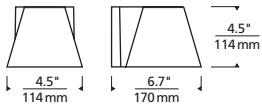

BOWMAN 4 WALL SCONCE

Bowman 4

PHOTOMETRICS*

*For latest photometrics, please visit www.techlighting.com/OUTDOOR

BOWMAN 4

Total Lumen Output: 699
Total Power: 17.8
Luminaire Efficacy: 39.1
Color Temp: 3000K
CRI: 80+
BUG Rating: B1-U0-G0