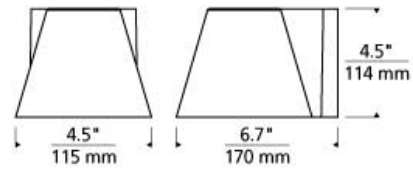

Bowman 4 Outdoor Wall

LED T20

DESCRIPTION

The classic and sleek silhouette of the Bowman LED outdoor wall sconce by Tech Lighting makes it suitable for both indoor and outdoor applications. Clean lines and mid-century modern design inspiration characterize the die-cast aluminum body which houses a powerful, long-lasting LED light source tightly controlled for down light only, yet supplying significant illumination for even the darkest nights. The UV stabilized, frosted acrylic lensing diffuses the LED light to create an even glow. This small-scale, modern wall sconce is available in two sizes (4.5 inches and 6 inches high). The durable, marine-grade powder coat finish is available in Charcoal, Bronze, Black, Silver or White.

black bronze charcoal silver white

ORDERING INFORMATION

700WSBOW LENGTH (A)	FINISH	LAMP
4 4"	B BLACK Z BRONZE H CHARCOAL I SILVER W WHITE	-LED827 -LED827-277 -LED830 LED 80 CRI 3000K 120V -LED830-277 LED 80 CRI 3000K 277V