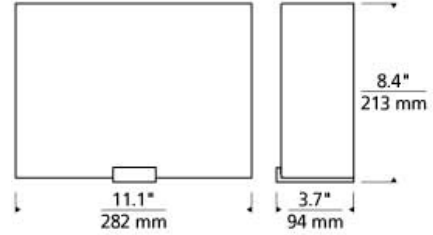

WALL COLLECTION

Boreal Wall

LED FL ADA T20

DESCRIPTION

Natural hemp fabric shade with recycled paper backing and recycled sand-cast bronze metal work. The fabric shade and recycled bronze are both sourced locally within 20 miles of our facility. The product also ships in environmentally-friendly recycled packaging. Mounts up only. Rated for (1) 60w max, E26 medium based lamp (Not Included). LED version includes 8 watt , 450 delivered lumen, 2700K LED module. LED version dimmable with low-voltage electronic dimmer. ADA compliant.

INSTALLATION

This product can mount to either a 4" square electrical box with round plaster ring or an octagonal electrical box (not included).

WEIGHT

1.75lb / 0.79kg ±

ivory

ivory

ORDERING INFORMATION

700WSBOR COLOR	FINISH	LAMP
I IVORY	Z ANTIQUE BRONZE S WHITE BRONZE	NO LAMP -LED LED 80 CRI 2700K 120V -LED LED 80 CRI 2700K 120V -LED277 LED 80 CRI 2700K 277V