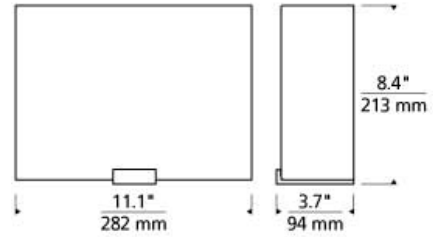

WALL COLLECTION

Boreal Wall

LED FL ADA T20

DESCRIPTION

Natural hemp fabric shade with recycled paper backing and recycled sand-cast bronze metal work. The fabric shade and recycled bronze are both sourced locally within 20 miles of our facility. The product also ships in environmentally-friendly recycled packaging. Mounts up only. Rated for (1) 60w max, E26 medium based lamp (Not Included). LED version includes 8 watt , 450 delivered lumen, 2700K LED module. LED version dimmable with low-voltage electronic dimmer. ADA compliant.

INSTALLATION

This product can mount to either a 4" square electrical box with round plaster ring or an octagonal electrical box (not included).

WEIGHT

1.75lb / 0.79kg ±

ivory

ORDERING INFORMATION

700WSBOR COLOR	FINISH	LAMP
I IVORY	Z ANTIQUE BRONZE S WHITE BRONZE	NO LAMP -LED LED 80 CRI 2700K 120V -LED LED 80 CRI 2700K 120V -LED277 LED 80 CRI 2700K 277V

While we feel they look very nice together, the boreal finishes will not be an exact match to existing satin nickel and antique bronze hardware.

TECH LIGHTING®
7400 Linder Avenue T 847.410.4400
Skokie, Illinois 60077 F 847.410.4500
Tech Lighting, L.L.C.

700WSBOR _____

FIXTURE TYPE: _____

JOB NAME: _____

NOTES: _____
_____
_____

©2018 Tech Lighting, L.L.C. All Rights Reserved. The "Tech Lighting" graphic is a registered trademark of Tech Lighting, L.L.C. Tech Lighting reserves the right to change specifications for product improvements without notification.