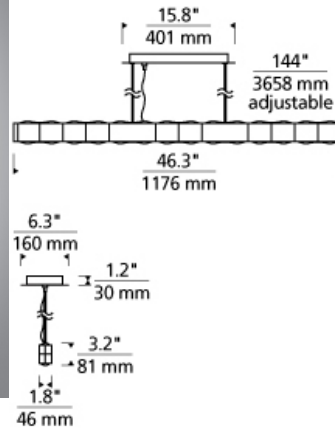

LINEAR SUSPENSION

Biza Linear Suspension LED T20

DESCRIPTION

The Biza suspension piece by Tech Lighting converges bold geometric angles into a seemingly complex yet simply beautiful piece. The bottom diffuser is composed of clear injection molded plastic inserts which add remarkable depth and illusion when viewed from below. Additional molded plastic inserts in either silver or black sit atop the fixture reinforcing its thoughtful shape. Horizontal and vertical lines intersect throughout the piece adding additional visual interest. Scaling at 46.3" in length the Biza is ideal for dining room lighting, foyer lighting and home office lighting. Your choice of fully dimmable energy efficient integrated LED lamping ships with the Biza saving you both time and money. The bottom diffuser is composed of clear injection molded plastic inserts which add remarkable depth and illusion when viewed from below. Additional molded plastic inserts in either silver or black sit atop the fixture reinforcing its thoughtful shape. Horizontal and vertical lines intersect throughout adding additional visual interest. Direct version includes 45 watts of LED strips (2400 lumens, 3000K). Dimmable with low-voltage electronic dimmer. Direct/Indirect version includes 50 watts of LED strips (25 watts, 1750 net lumens of downlight and 25 watts, 1750 net lumens of uplight). Ships with 21 feet of field-cutable cord and twelve feet of aircraft cable.

INSTALLATION

This product can mount to either a 4" square electrical box with round plaster ring or an octagonal electrical box (not included).

WEIGHT

8-8.5lb / 3.63-3.86kg ±

biza linear suspension

ORDERING INFORMATION

700LSBIZA SHAPE OR SIZE	FINISH	LAMP
B 50% DIRECT / 50% INDIRECT DIRECT	B BLACK S SATIN NICKEL	-LED830 LED 80 CRI 3000K 120V -LED830-277 LED 80 CRI 3000K 277V

700LS BIZA _____

FIXTURE TYPE: _____

JOB NAME: _____