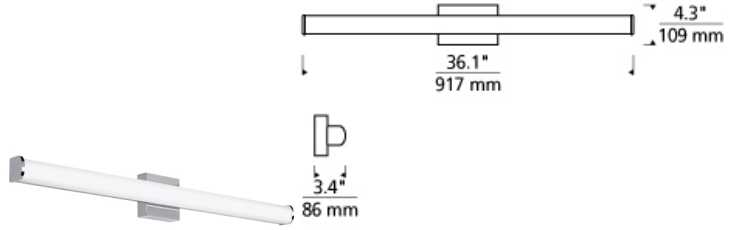

BATH COLLECTION

Basis 36 Bath

LED ADA T20

DESCRIPTION

The Basis LED bath light from Tech Lighting is one of our most universally appealing fixtures. Clean, classic and contemporary this glass bath bar comes to life as the linear and curved elements of this vanity light converge in a simple design which offers superior performance at an exceptional value. Three length options allow this bath light to be adapted to powder room lighting as well as master bathroom lighting. In addition to each Basis bath light fixture being able to be mounted horizontally above a mirror, they also can be mounted vertically flanking a mirror or as a wall sconce light and are fully dimmable for creating the desired ambiance. Includes 30 watt, 1200 delivered lumen, 2700K LED module. Mounts horizontally or vertically. ADA compliant. Dimmable with low-voltage electronic dimmer.

INSTALLATION

This product can mount to either a 4" square electrical box with round plaster ring or an octagonal electrical box (not included).

WEIGHT

3-3.5lb / 1.36-1.59kg ±

chrome

ORDERING INFORMATION

700CBAS	LENGTH (A)	FINISH	LAMP
36	36"	C CHROME S SATIN NICKEL	-LED927 LED 90 CRI 2700K 120V -LED927-277 LED 90 CRI 2700K 277V