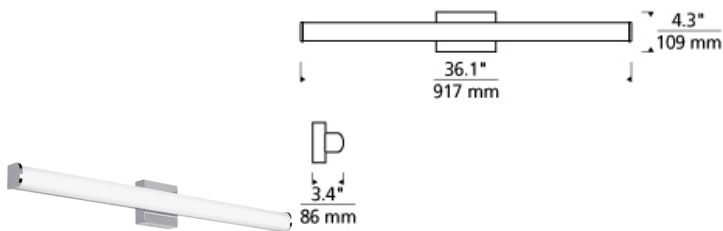

## Basis 36 Bath

LED ADA T20

### DESCRIPTION

The Basis LED bath light from Tech Lighting is one of our most universally appealing fixtures. Clean, classic and contemporary this glass bath bar comes to life as the linear and curved elements of this vanity light converge in a simple design which offers superior performance at an exceptional value. Three length options allow this bath light to be adapted to powder room lighting as well as master bathroom lighting. In addition to each Basis bath light fixture being able to be mounted horizontally above a mirror, they also can be mounted vertically flanking a mirror or as a wall sconce light and are fully dimmable for creating the desired ambiance. Includes 30 watt, 1200 delivered lumen, 2700K LED module. Mounts horizontally or vertically. ADA compliant. Dimmable with low-voltage electronic dimmer.

### WEIGHT

3-3.5lb / 1.36-1.59kg ±

chrome