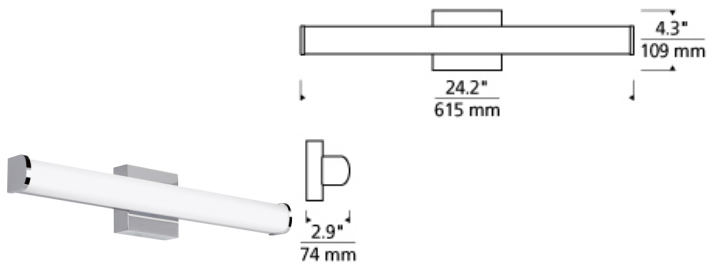

BATH COLLECTION

Basis 24 Bath

LED ADA T20

DESCRIPTION

The Basis LED bath light from Tech Lighting is one of our most universally appealing fixtures. Clean, classic and contemporary this glass bath bar comes to life as the linear and curved elements of this vanity light converge in a simple design which offers superior performance at an exceptional value. Three length options allow this bath light to be adapted to powder room lighting as well as master bathroom lighting. In addition to each Basis bath light fixture being able to be mounted horizontally above a mirror, they also can be mounted vertically flanking a mirror or as a wall sconce light and are fully dimmable for creating the desired ambiance. Includes 24 watt, 1052 delivered lumen, 2700K LED module. Mounts horizontally or vertically. ADA compliant. Dimmable with low-voltage electronic dimmer.

INSTALLATION

This product can mount to either a 4" square electrical box with round plaster ring or an octagonal electrical box (not included).

WEIGHT

2-2.5lb / 0.91-1.13kg ±

chrome

ORDERING INFORMATION

700BCBAS	LENGTH (A)	FINISH	LAMP
24	24"	C CHROME S SATIN NICKEL	-LED927 LED 90 CRI 2700K 120V -LED927-277 LED 90 CRI 2700K 277V