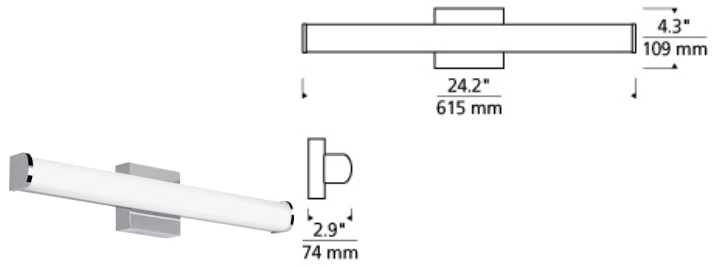

BATH COLLECTION

Basis 24 Bath

LED ADA T20

DESCRIPTION

The Basis LED bath light from Tech Lighting is one of our most universally appealing fixtures. Clean, classic and contemporary this glass bath bar comes to life as the linear and curved elements of this vanity light converge in a simple design which offers superior performance at an exceptional value. Three length options allow this bath light to be adapted to powder room lighting as well as master bathroom lighting. In addition to each Basis bath light fixture being able to be mounted horizontally above a mirror, they also can be mounted vertically flanking a mirror or as a wall sconce light and are fully dimmable for creating the desired ambiance. Includes 24 watt, 1052 delivered lumen, 2700K LED module. Mounts horizontally or vertically. ADA compliant. Dimmable with low-voltage electronic dimmer.

INSTALLATION

This product can mount to either a 4" square electrical box with round plaster ring or an octagonal electrical box (not included).

WEIGHT

2-2.5lb / 0.91-1.13kg ±

chrome

ORDERING INFORMATION

700BCBAS	LENGTH (A)	FINISH	LAMP
24	24"	C CHROME S SATIN NICKEL	-LED927 LED 90 CRI 2700K 120V -LED927-277 LED 90 CRI 2700K 277V