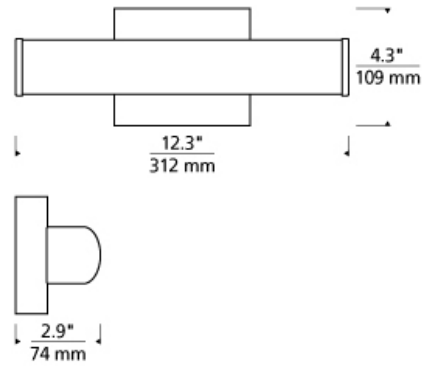

BATH COLLECTION

Basis 13 Wall/Bath

LED ADA T20

DESCRIPTION

The Basis LED bath light from Tech Lighting is one of our most universally appealing fixtures. Clean, classic contemporary styling comes to life as the linear and curved elements of this vanity light converge in a simple design which offers superior performance at an exceptional value. Three length options allow this bath light to be adapted to powder room lighting as well as master bathroom lighting. In addition to each Basis bath light fixture being able to be mounted horizontally above a mirror, they also can be mounted vertically flanking a mirror or as a wall sconce light and are fully dimmable for creating the desired ambiance. Includes 10 watt, 400 delivered lumen, 2700K LED module. Mounts horizontally or vertically, ADA compliant. Dimmable with low-voltage electronic dimmer.

INSTALLATION

This product can mount to either a 4" square electrical box with round plaster ring or an octagonal electrical box (not included).

WEIGHT

2-2.5lb / 0.91-1.13kg ±

chrome

satin nickel

ORDERING INFORMATION

700BCBAS	LENGTH (A)	FINISH	LAMP
13	13"	C CHROME S SATIN NICKEL	-LED927 LED 90 CRI 2700K 120V -LED927-277 LED 90 CRI 2700K 277V

TECH LIGHTING®

7400 Linder Avenue
Skokie, Illinois 60077

T 847.410.4400
F 847.410.4500