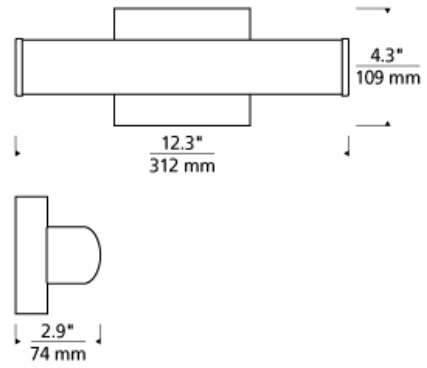

### DESCRIPTION

The Basis LED bath light from Tech Lighting is one of our most universally appealing fixtures. Clean, classic contemporary styling comes to life as the linear and curved elements of this vanity light converge in a simple design which offers superior performance at an exceptional value. Three length options allow this bath light to be adapted to powder room lighting as well as master bathroom lighting. In addition to each Basis bath light fixture being able to be mounted horizontally above a mirror, they also can be mounted vertically flanking a mirror or as a wall sconce light and are fully dimmable for creating the desired ambiance. Includes 10 watt, 400 delivered lumen, 2700K LED module. Mounts horizontally or vertically, ADA compliant. Dimmable with low-voltage electronic dimmer.

### INSTALLATION

This product can mount to either a 4" square electrical box with round plaster ring or an octagonal electrical box (not included).

### WEIGHT

2-2.5lb / 0.91-1.13kg ±

chrome

satin nickel

### ORDERING INFORMATION

| 700BCBAS | LENGTH (A) | FINISH                     | LAMP   |
|----------|------------|----------------------------|--|
| 13       | 13"        | C CHROME<br>S SATIN NICKEL | -LED927 LED 90 CRI 2700K 120V<br>-LED927-277 LED 90 CRI 2700K 277V |