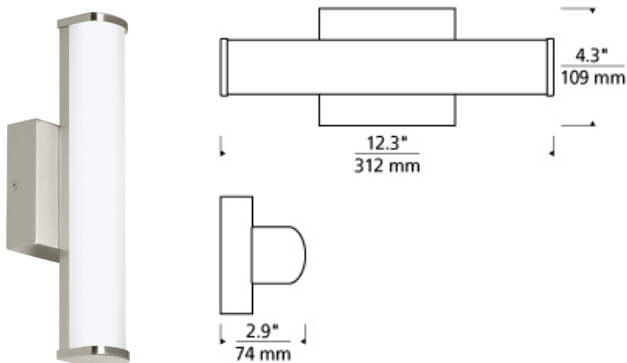

BATH COLLECTION

Basis 13 Wall/Bath LED ADA T20

DESCRIPTION

The Basis LED bath light from Tech Lighting is one of our most universally appealing fixtures. Clean, classic contemporary styling comes to life as the linear and curved elements of this vanity light converge in a simple design which offers superior performance at an exceptional value. Three length options allow this bath light to be adapted to powder room lighting as well as master bathroom lighting. In addition to each Basis bath light fixture being able to be mounted horizontally above a mirror, they also can be mounted vertically flanking a mirror or as a wall sconce light and are fully dimmable for creating the desired ambiance. Includes 10 watt, 400 delivered lumen, 2700K LED module. Mounts horizontally or vertically, ADA compliant. Dimmable with low-voltage electronic dimmer.

INSTALLATION

This product can mount to either a 4" square electrical box with round plaster ring or an octagonal electrical box (not included).

WEIGHT

2-2.5lb / 0.91-1.13kg ±

chrome

satin nickel

ORDERING INFORMATION

700BCBAS	LENGTH (A)	FINISH	LAMP
13	13"	C CHROME S SATIN NICKEL	-LED927 LED 90 CRI 2700K 120V -LED927-277 LED 90 CRI 2700K 277V

TECH LIGHTING®
 7400 Linder Avenue T 847.410.4400
 Skokie, Illinois 60077 F 847.410.4500
Tech Lighting, L.L.C.