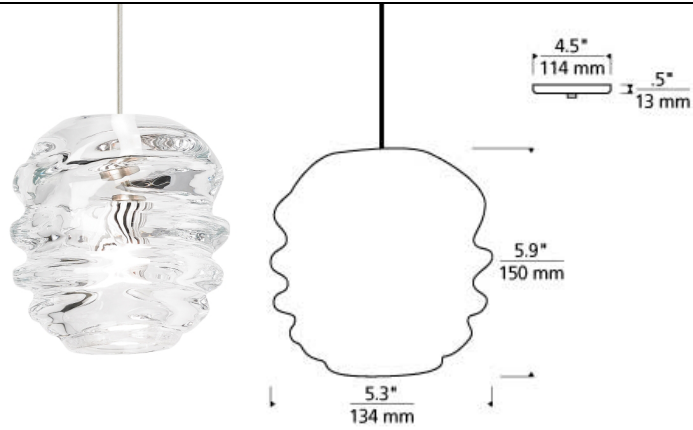

LINE - VOLTAGE PENDANTS / SUSPENSION

Audra Pendant LED T20

DESCRIPTION

Thick, organic flowing glass of the Audra pendant light from Tech Lighting is molded by Polish artisans to create an incredibly deep and rhythmic silhouette through which the light is artfully diffused. Includes low-voltage, 35 watt halogen bi-pin lamp or 8 watt, 300 delivered lumen, replaceable LED SORAA® module and six feet of field-cutable cable. Dimmable with low-voltage electronic or magnetic dimmer (based on transformer).

INSTALLATION

Each canopy ships complete with canopy and transformer to be mounted in junction box.

OTHER

Available for TD only. Not available for T-Trak or 2-Circuit T-Trak.

clear

smoke

steel blue

surf green