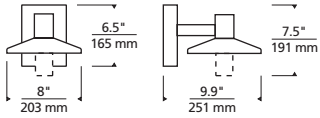

* Visit techlighting.com for specific warranty limitations and details.

ASH 8
shown in bronze/clear lens

ASH 8
shown in charcoal/clear cylinder

ORDERING INFORMATION

7000WASH	CRI / CCT	LENGTH	LENS	FINISH	VOLTAGE	OPTIONS
L927	LED LO-OUTPUT 90 CRI, 2700K	8 8"	C CLEAR CYLINDER D CLEAR LENS	Z BRONZE H CHARCOAL	UNV 120V-277V UNIVERSAL	NONE BUTTON PHOTOCONTROL
H927	LED HI-OUTPUT 90 CRI, 2700K					IN-LINE FUSE
L930	LED LO-OUTPUT 90 CRI, 3000K					SURGE PROTECTION
H930	LED HI-OUTPUT 90 CRI, 3000K					BUTTON PHOTOCONTROL & IN-LINE FUSE
						PC BUTTON PHOTOCONTROL & SURGE PROTECTION
						LF IN-LINE FUSE & SURGE PROTECTION
						SP SURGE PROTECTION
						PCLF BUTTON PHOTOCONTROL & SURGE PROTECTION
						PCSP BUTTON PHOTOCONTROL & SURGE PROTECTION
						LFSP IN-LINE FUSE & SURGE PROTECTION
						PCLFSP BUTTON PHOTOCONTROL, IN-LINE FUSE & SURGE PROTECTION

ASH 8 WALL SCONCE

Ash 8

PHOTOMETRICS*

*For latest photometrics, please visit www.techlighting.com/OUTDOOR

ASH 8 WITH CLEAR CYLINDER

- Total Lumen Output: 1189
- Total Power: 18
- Luminaire Efficacy: 66
- Color Temp: 3000K
- CRI: 90
- BUG Rating: B1-U1-G0