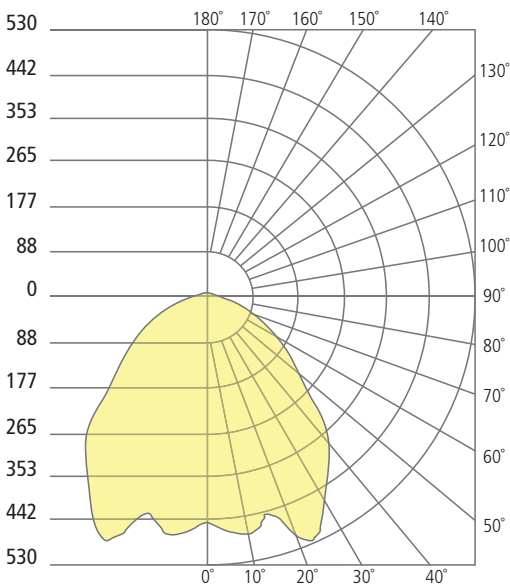

The Ash outdoor wall sconce is a modern take on the classic industrial-style light fixture. The Ash features a sleek metal shade and clear diffuser that creates a column of diffused light from under the shade. Ash wall sconces feature energy-efficient, fully dimmable integrated LED lighting. Available in four sizes (8", 10", 12", 16") and two finishes: Bronze and Charcoal.

ASH 8 WALL SCONCE

Ash 8

PHOTOMETRICS*

*For latest photometrics, please visit www.techlighting.com/OUTDOOR

ASH 8 WITH CLEAR CYLINDER

- Total Lumen Output: 1189
- Total Power: 18
- Luminaire Efficacy: 66
- Color Temp: 3000K
- CRI: 90
- BUG Rating: B1-U1-G0