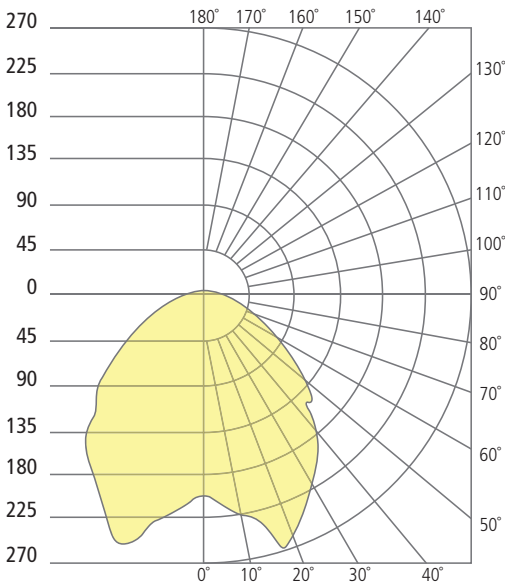

ASH 12 WALL SCONCE

Ash 12

PHOTOMETRICS*

*For latest photometrics, please visit www.techlighting.com/OUTDOOR

ASH 12 WITH CYLINDER

Total Lumen Output: 619
 Total Power: 8
 Luminaire Efficacy: 77
 Color Temp: 3000K
 CRI: 90
 BUG Rating: B0-U1-G0