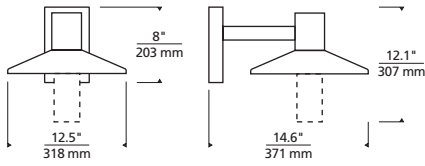

* Visit techlighting.com for specific warranty limitations and details.

ASH 12
shown in bronze/clear cylinder

ASH 12
shown in charcoal/clear lens

ORDERING INFORMATION

7000WASH	CRI / CCT	LENGTH	LENS	FINISH	VOLTAGE	OPTIONS
L927	LED LO-OUTPUT 90 CRI, 2700K	12 12"	C CLEAR CYLINDER D CLEAR LENS	Z BRONZE H CHARCOAL	UNV 120V-277V UNIVERSAL	PC NONE LF BUTTON PHOTOCONTROL SP IN-LINE FUSE PCLF SURGE PROTECTION PCSP BUTTON PHOTOCONTROL & IN-LINE FUSE LFSP SURGE PROTECTION PCLFSP BUTTON PHOTOCONTROL & SURGE PROTECTION
H927	LED HI-OUTPUT 90 CRI, 2700K					
L930	LED LO-OUTPUT 90 CRI, 3000K					
H930	LED HI-OUTPUT 90 CRI, 3000K					

ASH 12 WALL SCONCE

Ash 12

PHOTOMETRICS*

*For latest photometrics, please visit www.techlighting.com/OUTDOOR

ASH 12 WITH CYLINDER

Total Lumen Output: 619
 Total Power: 8
 Luminaire Efficacy: 77
 Color Temp: 3000K
 CRI: 90
 BUG Rating: B0-U1-G0