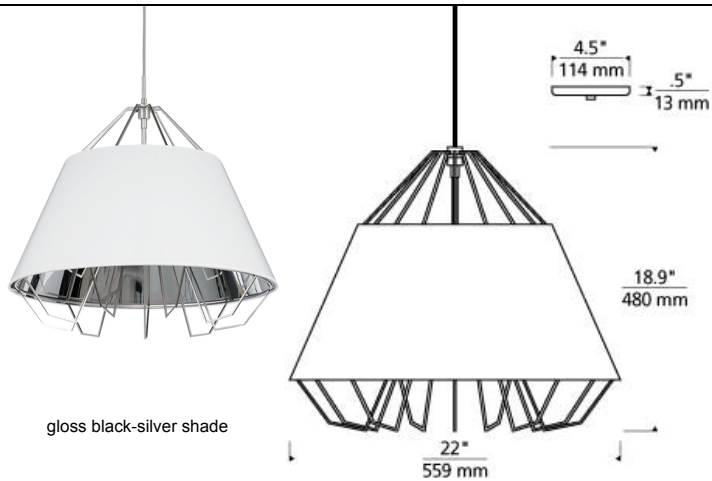

LINE - VOLTAGE PENDANTS / SUSPENSION

Artic Pendant LED

DESCRIPTION

A sculptural metal frame whose arms elegantly represent the path the light is taking is surrounded by a modern, high-gloss, semi-translucent shade which allows light to playfully bounce around the fixture and enables just a hint of the light source itself to shine through. Black, satin nickel, and white finish options ship with satin nickel canopy and hardware. Rated for (1) 60w max, E26 medium base lamp (Lamp Not Included). LED includes (1) 120 volt, 8 watt medium base 3000K LED PAR 20 lamp. Fixture provided with six feet of field-cuttable cloth cord. Dimmable with standard incandescent dimmer.

INSTALLATION

This product can mount to either a 4" square electrical box with round plaster ring or an octagonal electrical box (not included).

WEIGHT

5-6lb / 2.27-2.72kg ±

gloss black-silver shade

gloss black /
gold shade