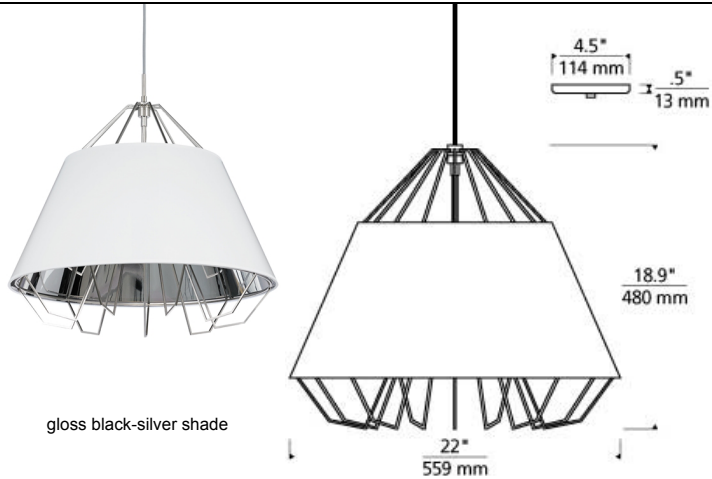

LINE - VOLTAGE PENDANTS / SUSPENSION

Artic Pendant LED

DESCRIPTION

A sculptural metal frame whose arms elegantly represent the path the light is taking is surrounded by a modern, high-gloss, semi-translucent shade which allows light to playfully bounce around the fixture and enables just a hint of the light source itself to shine through. Black, satin nickel, and white finish options ship with satin nickel canopy and hardware. Rated for (1) 60w max, E26 medium base lamp (Lamp Not Included). LED includes (1) 120 volt, 8 watt medium base 3000K LED PAR 20 lamp. Fixture provided with six feet of field-cuttable cloth cord. Dimmable with standard incandescent dimmer.

INSTALLATION

This product can mount to either a 4" square electrical box with round plaster ring or an octagonal electrical box (not included).

WEIGHT

5-6lb / 2.27-2.72kg ±

gloss black-silver shade

gloss black /
gold shade