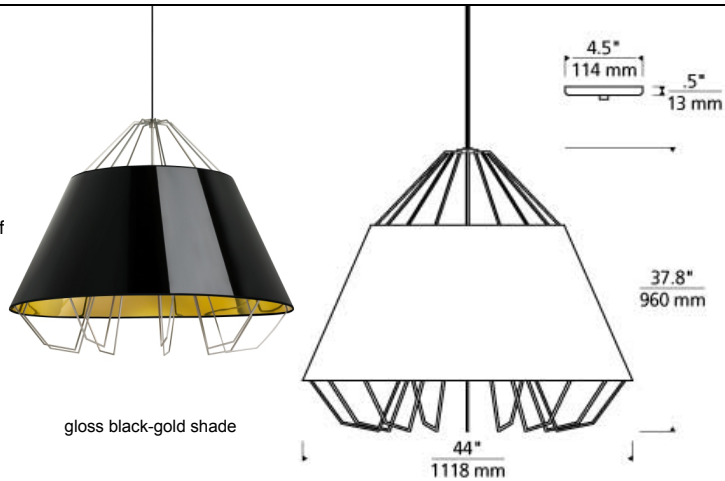

LINE - VOLTAGE PENDANTS / SUSPENSION

Artic Grande Pendant LED T20

DESCRIPTION

The sculptural metal frame of the Artic Grande large pendant by Tech Lighting will truly transform a space with its sleek and modern design. The arms elegantly represent the path the light is taking. The sculptural high-gloss metal frame features several elegant arms that represent the path the light is taking from the concealed lamping. The semi-translucent shade allows light to playfully bounce around the fixture and enables just a hint of the light source itself to shine through. The scale of this piece will truly transform a space, with a length of 45" in length and 44" in diameter, the Artic Grande is an ideal piece in a dining room setting, living room setting or family room lighting, no matter the space this immense fixture will make a modern yet sophisticated statement. Available lamping options include energy efficient LED or no-lamp, leaving you the option to light this fixture with your preferred lamping. Rated for (3) 60 watt max. E26 medium base lamps (Lamp Not Included) LED version includes (1) 13 watt, 900 gross lumens, medium base LED 3000K PAR 30 long lamp. Dimmable with most LED compatible ELV and TRIAC dimmers. Ships with 12 feet of field-cuttable cloth cord and twelve feet of aircraft cable.

INSTALLATION

This product can mount to either a 4" square electrical box with round plaster ring or an octagonal electrical box (not included).

WEIGHT

16-17lb / 7.26-7.71kg ±

gloss black /
gold shade

gloss black /
silver shade