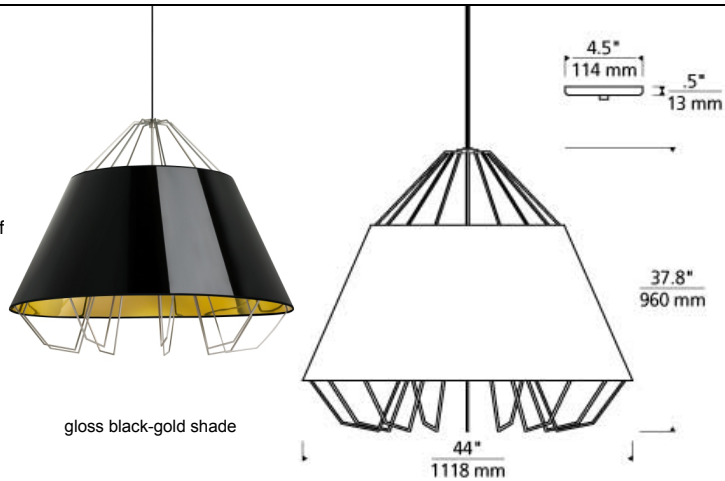

LINE - VOLTAGE PENDANTS / SUSPENSION

Artic Grande Pendant LED T20

DESCRIPTION

The sculptural metal frame of the Artic Grande large pendant by Tech Lighting will truly transform a space with its sleek and modern design. The arms elegantly represent the path the light is taking. The sculptural high-gloss metal frame features several elegant arms that represent the path the light is taking from the concealed lamping. The semi-translucent shade allows light to playfully bounce around the fixture and enables just a hint of the light source itself to shine through. The scale of this piece will truly transform a space, with a length of 45" in length and 44" in diameter, the Artic Grande is an ideal piece in a dining room setting, living room setting or family room lighting, no matter the space this immense fixture will make a modern yet sophisticated statement. Available lamping options include energy efficient LED or no-lamp, leaving you the option to light this fixture with your preferred lamping. Rated for (3) 60 watt max. E26 medium base lamps (Lamp Not Included) LED version includes (1) 13 watt, 900 gross lumens, medium base LED 3000K PAR 30 long lamp. Dimmable with standard incandescent dimmer. Ships with 12 feet of field-cutttable cloth cord and twelve feet of aircraft cable.

INSTALLATION

This product can mount to either a 4" square electrical box with round plaster ring or an octagonal electrical box (not included).

WEIGHT

16-17lb / 7.26-7.71kg ±

gloss black /
gold shade

gloss black /
silver shade