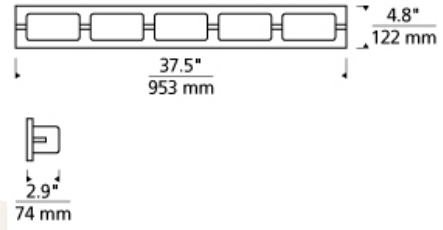

BATH COLLECTION

Arris 5-Light Bath LED ADA T20

DESCRIPTION

The Arris LED bath light from Tech Lighting is a modern take on the classic three-, four-, and five-light vanity light fixtures. Featuring a handsome full-length backplate in your choice of high quality metallic finishes, its crisp metal details complement its frosted rectangular molded glass shades for a tailored, sophisticated look which fits design aesthetics ranging from clean contemporary to warm contemporary. In addition to each Arris bath light fixture being able to be mounted horizontally above a mirror, they also can be mounted vertically flanking a mirror or as a wall sconce light and are fully dimmable for creating the desired ambiance. Includes 50 watt, 2150 delivered lumen, 2700K LED module. Mounts horizontally or vertically. ADA compliant. Dimmable with low-voltage electronic dimmer.

INSTALLATION

This product can mount to either a 4" square electrical box with round plaster ring or an octagonal electrical box (not included).

WEIGHT

3.5-3.5lb / 1.59-1.59kg ±

chrome

satin nickel

ORDERING INFORMATION