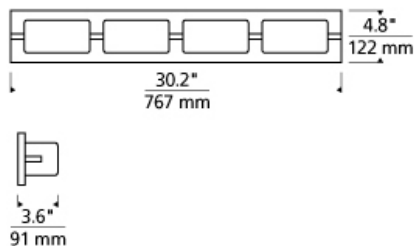

BATH COLLECTION

Arris 4-Light Bath LED ADA T20

DESCRIPTION

The Arris LED bath light from Tech Lighting is a modern take on the classic three-, four-, and five-light vanity light fixtures. Featuring a handsome full-length backplate in your choice of high quality metallic finishes, its crisp metal details complement its frosted rectangular molded glass shades for a tailored, sophisticated look which fits design aesthetics ranging from clean contemporary to warm contemporary. In addition to each Arris bath light fixture being able to be mounted horizontally above a mirror, they also can be mounted vertically flanking a mirror or as a wall sconce light and are fully dimmable for creating the desired ambiance. Includes 40 watt, 1720 delivered lumen, 2700K LED module. Mounts horizontally or vertically. ADA compliant. Dimmable with low-voltage electronic dimmer.

INSTALLATION

This product can mount to either a 4" square electrical box with round plaster ring or an octagonal electrical box (not included).

WEIGHT

3-3lb / 1.36-1.36kg ±

chrome

satin nickel

ORDERING INFORMATION

700BCARS	LENGTH (A)	FINISH	LAMP
4	30.2"	C CHROME S SATIN NICKEL	-LED927 LED 90 CRI 2700K 120V

TECH LIGHTING®

7400 Linder Avenue
Skokie, Illinois 60077

T 847.410.4400
F 847.410.4500

Tech Lighting, L.L.C.

700BC ARS _____