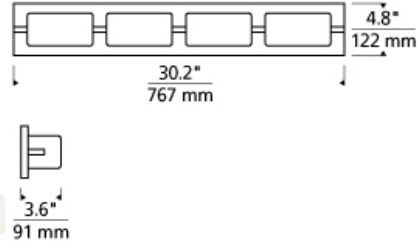

BATH COLLECTION

Arris 4-Light Bath LED ADA T20

DESCRIPTION

The Arris LED bath light from Tech Lighting is a modern take on the classic three-, four-, and five-light vanity light fixtures. Featuring a handsome full-length backplate in your choice of high quality metallic finishes, its crisp metal details complement its frosted rectangular molded glass shades for a tailored, sophisticated look which fits design aesthetics ranging from clean contemporary to warm contemporary. In addition to each Arris bath light fixture being able to be mounted horizontally above a mirror, they also can be mounted vertically flanking a mirror or as a wall sconce light and are fully dimmable for creating the desired ambiance. Includes 40 watt, 1720 delivered lumen, 2700K LED module. Mounts horizontally or vertically. ADA compliant. Dimmable with low-voltage electronic dimmer.

INSTALLATION

This product can mount to either a 4" square electrical box with round plaster ring or an octagonal electrical box (not included).

WEIGHT

3-3lb / 1.36-1.36kg ±

chrome

satin nickel

ORDERING INFORMATION

700BCARS	LENGTH (A)	FINISH	LAMP
4	30.2"	C CHROME S SATIN NICKEL	-LED927 LED 90 CRI 2700K 120V

TECH LIGHTING®

7400 Linder Avenue
Skokie, Illinois 60077

T 847.410.4400
F 847.410.4500

Tech Lighting, L.L.C.

700BC ARS _____