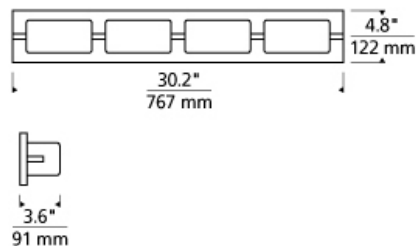

BATH COLLECTION

Arris 4-Light Bath LED ADA T20

DESCRIPTION

The Arris LED bath light from Tech Lighting is a modern take on the classic three-, four-, and five-light vanity light fixtures. Featuring a handsome full-length backplate in your choice of high quality metallic finishes, its crisp metal details complement its frosted rectangular molded glass shades for a tailored, sophisticated look which fits design aesthetics ranging from clean contemporary to warm contemporary. In addition to each Arris bath light fixture being able to be mounted horizontally above a mirror, they also can be mounted vertically flanking a mirror or as a wall sconce light and are fully dimmable for creating the desired ambiance. Includes 40 watt, 1720 delivered lumen, 2700K LED module. Mounts horizontally or vertically. ADA compliant. Dimmable with low-voltage electronic dimmer.

INSTALLATION

This product can mount to either a 4" square electrical box with round plaster ring or an octagonal electrical box (not included).

WEIGHT

3-3lb / 1.36-1.36kg ±

chrome

satın nickel

ORDERING INFORMATION

700BCARS	LENGTH (A)	FINISH	LAMP
4	30.2"	C CHROME S SATIN NICKEL	-LED927 LED 90 CRI 2700K 120V

TECH LIGHTING®

7400 Linder Avenue T 847.410.4400
Skokie, Illinois 60077 F 847.410.4500

Tech Lighting, L.L.C.

700BC ARS _____