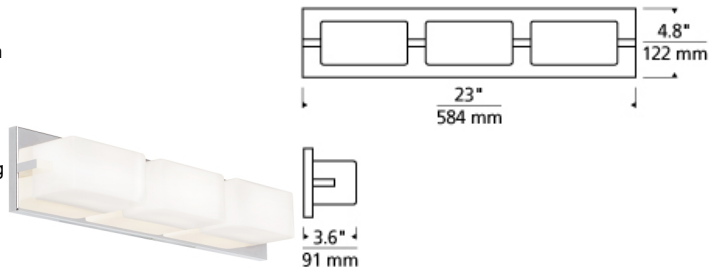

BATH COLLECTION

Arris 3-Light Bath LED ADA T20

DESCRIPTION

The Arris LED bath light from Tech Lighting is a modern take on the classic three-, four-, and five-light vanity light fixtures. Featuring a handsome full-length backplate in your choice of high quality metallic finishes, its crisp metal details complement its frosted rectangular molded glass shades for a tailored, sophisticated look which fits design aesthetics ranging from clean contemporary to warm contemporary. In addition to each Arris bath light fixture being able to be mounted horizontally above a mirror, they also can be mounted vertically flanking a mirror or as a wall sconce light and are fully dimmable for creating the desired ambiance. Includes 30 watt, 1290 delivered lumen, 2700K LED module. Mounts horizontally or vertically. ADA compliant. Dimmable with low-voltage electronic dimmer.

INSTALLATION

This product can mount to either a 4" square electrical box with round plaster ring or an octagonal electrical box (not included).

WEIGHT

2-2.5lb / 0.91-1.13kg ±

chrome

satin nickel

ORDERING INFORMATION