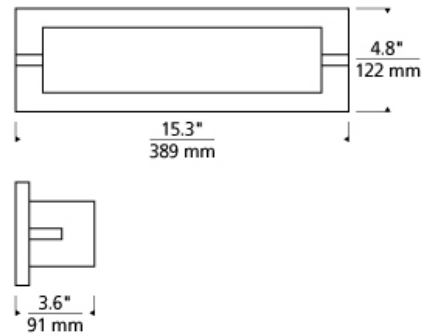

### INSTALLATION

This product can mount to either a 4" square electrical box with round plaster ring or an octagonal electrical box (not included).

### WEIGHT

2-2.5lb / 0.91-1.13kg ±

chrome

satin nickel