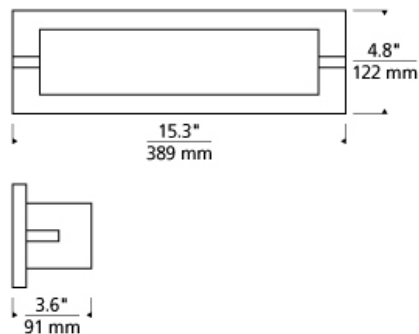

BATH COLLECTION

Arris 1-Light Wall/Bath LED ADA T20

DESCRIPTION

The Arris LED bath light from Tech Lighting is a modern take on the classic three-, four-, and five-light vanity light fixtures. Featuring a handsome full-length backplate in your choice of high quality metallic finishes, its crisp metal details complement its frosted rectangular molded glass shades for a tailored, sophisticated look which fits design aesthetics ranging from clean contemporary to warm contemporary. In addition to each Arris bath light fixture being able to be mounted horizontally above a mirror, they also can be mounted vertically flanking a mirror or as a wall sconce light and are fully dimmable for creating the desired ambiance. Includes 25 watt, 860 delivered lumen, 2700K LED module. Mounts horizontally or vertically. ADA compliant. Dimmable with low-voltage electronic dimmer.

INSTALLATION

This product can mount to either a 4" square electrical box with round plaster ring or an octagonal electrical box (not included).

WEIGHT

2-2.5lb / 0.91-1.13kg ±

ORDERING INFORMATION

700BCARS	LENGTH (A)	FINISH	LAMP
1	15"	C CHROME S SATIN NICKEL	-LED927 LED 90 CRI 2700K 120V

TECH LIGHTING®

7400 Linder Avenue
Skokie, Illinois 60077

T 847.410.4400
F 847.410.4500

Tech Lighting, L.L.C.

700BC ARS _____

FIXTURE TYPE: _____

JOB NAME: _____

NOTES: _____

_____

_____

©2018 Tech Lighting, L.L.C. All Rights Reserved. The "Tech Lighting" graphic is a registered trademark of Tech Lighting, L.L.C. Tech Lighting reserves the right to change specifications for product improvements without notification.