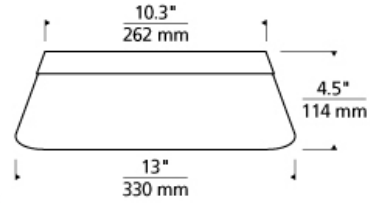

FLUSH & SEMI-FLUSH MOUNT

Ambist Flush Mount Ceiling LED T20

DESCRIPTION

The Ambist ceiling fixture by Tech Lighting exudes sophistication with its beautiful hand-blown glass shade and sleek Satin Nickel trim. The glass shade seamlessly aligns with the metal body which houses the downward firing LED light. A powerful yet controlled center beam provides general illumination as an indirect ring of light provides visual contrast as you peer through the glass. The Ambist scales at 4.5" in length and 13" in diameter making it ideal for living room lighting, bedroom room lighting and bathroom lighting. The Ambist ships with your choice of an integrated LED, both LED lamp options are fully dimmable to create the desired ambiance in your unique space. Includes 14 watt, 338 delivered lumen, 3000K LED module or Warm Color Dimming 3000K-2200K LED module (uplight remains static). Dimmable with low-voltage electronic dimmer.

smoke

INSTALLATION

This product can mount to either a 4" square electrical box with round plaster ring or an octagonal electrical box (not included).

WEIGHT

5-5.5lb / 2.27-2.49kg ±

clear /
satin nickel

smoke /
satin nickel