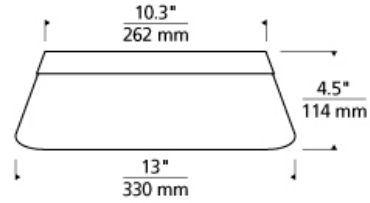

### DESCRIPTION

The Ambist ceiling fixture by Tech Lighting exudes sophistication with its beautiful hand-blown glass shade and sleek Satin Nickel trim. The glass shade seamlessly aligns with the metal body which houses the downward firing LED light. A powerful yet controlled center beam provides general illumination as an indirect ring of light provides visual contrast as you peer through the glass. The Ambist scales at 4.5" in length and 13" in diameter making it ideal for living room lighting, bedroom room lighting and bathroom lighting. The Ambist ships with your choice of an integrated LED, both LED lamp options are fully dimmable to create the desired ambiance in your unique space. Includes 14 watt, 338 delivered lumen, 3000K LED module or Warm Color Dimming 3000K-2200K LED module (uplight remains static). Dimmable with low-voltage electronic dimmer.