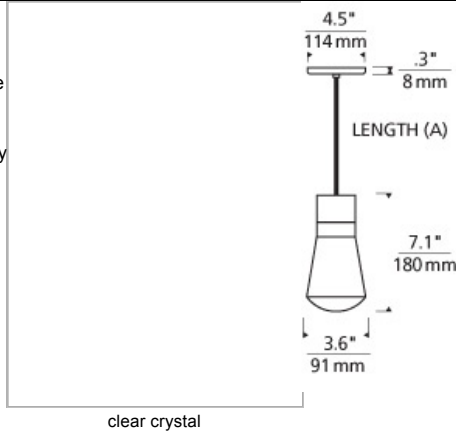

LINE - VOLTAGE PENDANTS / SUSPENSION

Alva Pendant

DESCRIPTION

The classic Edison-style squirrel cage lamp is reincarnated here as a modern socket and cord-style LED pendant light. The Alva pendant light from Tech Lighting features a powerful downward-firing LED that is smartly hidden within the "socket" then combined with a solid "bulb" of pure optic crystal. Intricately detailed "filaments" are laser-etched into the crystal for a visually intriguing light fixture. Includes 9 watt, 135 delivered lumen, 3000K, 2200K or Warm Color Dimming 3000K-2200K LED module. Dimmable with low-voltage electronic dimmer. Fixture provided with 6 feet of field-cutable cloth cord.

INSTALLATION

This product can mount to either a 4" square electrical box with round plaster ring or an octagon electrical box.

WEIGHT

3.66lb / 1.66kg ±

ORDERING INFORMATION

700	SYSTEM	ALVPMC	SHAPE OR SIZE	COLOR	FINISH	LAMP
TD	LINE-VOLTAGE PENDANTS/SUSPENSION		11 11-LITE CHANDELIER 1-LITE 3 3-LITE CHANDELIER 7 7-LITE CHANDELIER	B BLACK I BLACK/WHITE U BLUE P COPPER Y GRAY O ORANGE R RED W WHITE	R AGED BRASS B BLACK S SATIN NICKEL	-LED922 LED 90 CRI 2200K 120V -LED930 LED 90 CRI 3000K 120V - LED 90 CRI WARM COLOR DIMMING 3000-2200K LEDWD 120V