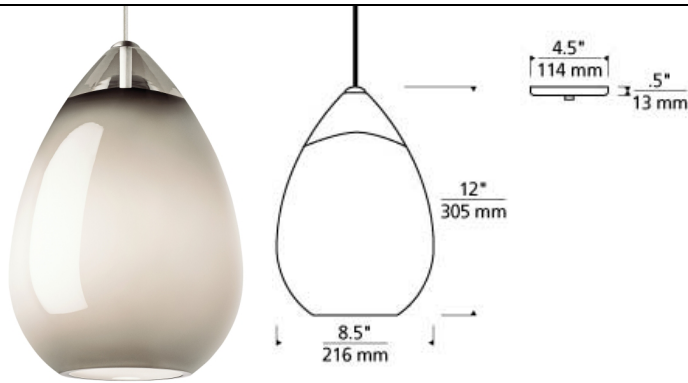

LINE - VOLTAGE PENDANTS / SUSPENSION

Alina Grande Pendant LED T20

DESCRIPTION

The clean tear dropped shape of the Alina Pendant from Tech Lighting is masterfully hand-blown in Poland to feature a beautiful draw at its crown. Skilled Polish artisans labor to mold the Alina into its signature smooth teardrop silhouette. Light is artfully diffused inside of the warm colored glass. At 7 1/2" in height, this modestly scaled pendant is the ideal size for kitchen island lighting, bath lighting flanking a vanity or installed as a modern interpretation of a chandelier in a foyer or dining room. Three contemporary glass colors include Smoke, steel Blue and White. The Alina pendant may be used in conjunction with the Monorail system to add a larger range of design concepts customization's. Rated for (1) 75 watt max, E26 medium based lamp (Lamp Not Included). LED includes 9.5 watt, 800 delivered lumens, 2700K medium base LED A19 lamp. Dimmable with most LED compatible ELV and TRIAC dimmers. Fixture provided with six feet of field-cuttable cable. LED version dimmable with an LED compatible dimmer.

INSTALLATION

This product can mount to either a 4" square electrical box with round plaster ring or an octagon electrical box.

OTHER

TD includes 4.5" Round Canopy.

ACCESSORIES & OPTICAL CONTROLS

Line-voltage Swag Hook

WEIGHT

7.5-8lb / 3.4-3.63kg ±

smoke

white

steel blue

ORDERING INFORMATION

700 SYSTEM	ALIGP	COLOR	FINISH	LAMP
TD	LINE-VOLTAGE PENDANTS/SUSPENSION	K SMOKE U STEEL BLUE W WHITE	Z ANTIQUE BRONZE B BLACK S SATIN NICKEL W WHITE	NO LAMP -LED927 A19 LED 90 CRI 2700K 120V (T20/T24)