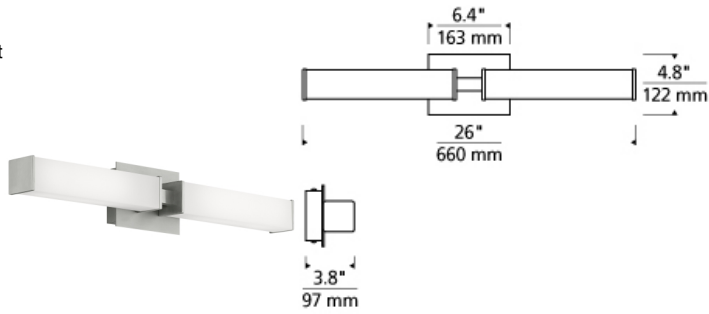

BATH COLLECTION

Alden Bath

LED FL ADA T20

DESCRIPTION

Dual linear acrylic shades providing both task and ambient light are accented by a minimal metal body and sleek metal endcaps in the Alden bath light fixture from Tech Lighting. Includes two GX24Q-2 base 18 watt triple tube compact fluorescent lamps (electronic ballast included) or 20 watt, 1200 net lumen, 3000K LED modules. LED version dimmable with low-voltage electronic dimmer. May be mounted horizontally or vertically. ADA compliant.

INSTALLATION

This product can mount to either a 4" square electrical box with round plaster ring or an octagonal electrical box. May be mounted horizontally or vertically. For wall mount use only.

WEIGHT

4-4.5lb / 1.81-2.04kg ±

acrylic

bronze

chrome

satin nickel

ORDERING INFORMATION

700BCALD COLOR	FINISH	LAMP
Y ACRYLIC	Z ANTIQUE BRONZE C CHROME S SATIN NICKEL	-CF COMPACT FLUORESCENT 120V -CF277 COMPACT FLUORESCENT 277V -LED830 LED 80 CRI 3000K 120V -LED830-277 LED 80 CRI 3000K 277V