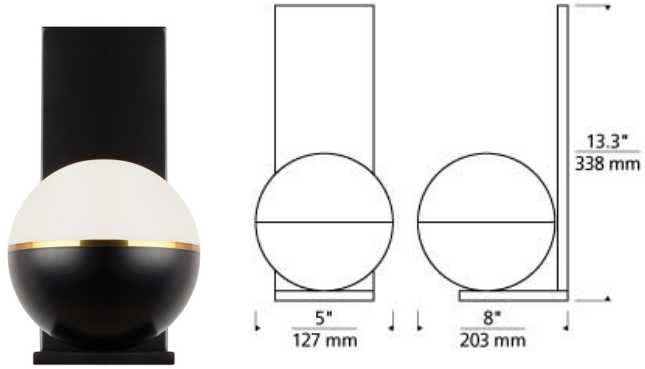

WALL COLLECTION

Akova Wall LED T20

DESCRIPTION

Inspired by mid-century design, the Akova LED wall sconce light from Tech Lighting elevates the simple sphere into an elegant contemporary statement. Distinctly divided into three unified regions, each fixture features a metal housing available in three on-trend finishes that is briefly separated from an incredibly smooth acrylic diffuser by a complementary decorative metal band. At 7" in diameter, this wall sconce light has a distinct presence in the spaces it illuminates and can be used in combination with coordinating Akova ceiling light or Akova pendant lights as accent lighting within a contemporary kitchen or dining room. Includes 14 watt, 556 delivered lumen, 2700K or 3000K LED module.

INSTALLATION

This product can mount to either a 4" square electrical box with round plaster ring or an octagonal electrical box (not included).

WEIGHT

6-6.5lb / 2.72-2.95kg ±

aged brass /
bright brass

matte black /
aged brass