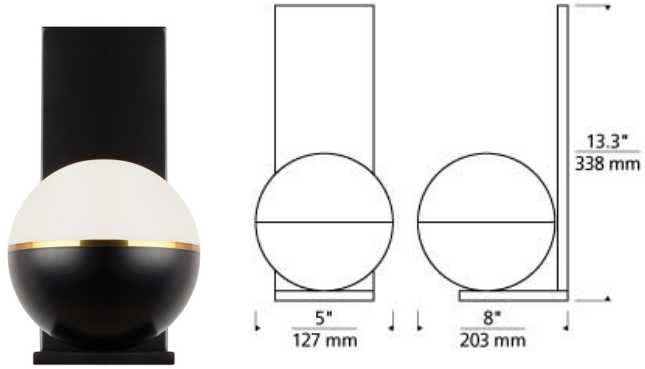

WALL COLLECTION

Akova Wall LED T20

DESCRIPTION

Inspired by mid-century design, the Akova LED wall sconce light from Tech Lighting elevates the simple sphere into an elegant contemporary statement. Distinctly divided into three unified regions, each fixture features a metal housing available in three on-trend finishes that is briefly separated from an incredibly smooth acrylic diffuser by a complementary decorative metal band. At 7" in diameter, this wall sconce light has a distinct presence in the spaces it illuminates and can be used in combination with coordinating Akova ceiling light or Akova pendant lights as accent lighting within a contemporary kitchen or dining room. Includes 14 watt, 556 delivered lumen, 2700K or 3000K LED module.

INSTALLATION

This product can mount to either a 4" square electrical box with round plaster ring or an octagonal electrical box (not included).

WEIGHT

6-6.5lb / 2.72-2.95kg ±

ORDERING INFORMATION

700WSAKV COLOR

RR AGED BRASS/BRIGHT BRASS
BR MATTE BLACK/AGED BRASS
WC MATTE WHITE/CHROME

LAMP

-LED927 LED 90 CRI 2700K 120V

TECH LIGHTING®
7400 Linder Avenue   T 847.410.4400
Skokie, Illinois 60077   F 847.410.4500
Tech Lighting, L.L.C.

700WS AKV _____

FIXTURE TYPE: _____

JOB NAME: _____

NOTES: _____

_____

_____

©2018 Tech Lighting, L.L.C. All Rights Reserved. The "Tech Lighting" graphic is a registered trademark of Tech Lighting, L.L.C. Tech Lighting reserves the right to change specifications for product improvements without notification.