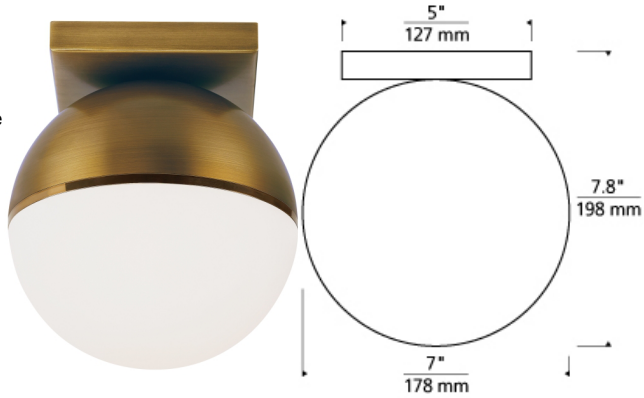

WALL COLLECTION

Akova Ceiling LED T20

DESCRIPTION

Inspired by mid-century design, the Akova ceiling light from Tech Lighting elevates the simple sphere into an elegant contemporary statement. Distinctly divided into three unified regions, each fixture features a metal housing available in three on-trend finishes that is briefly separated from an incredibly smooth acrylic diffuser by a complementary decorative metal band. This contemporary ceiling light has real presence in the spaces it illuminates, especially when used in combination with coordinating Akova wall sconce lights or Akova pendant lights within a contemporary kitchen, dining room or hallway. Includes 14 watt, 640 delivered lumen, 2700K LED module.

INSTALLATION

This product can mount to either a 4" square electrical box with round plaster ring or an octagonal electrical box (not included).

WEIGHT

2-2.5lb / 0.91-1.13kg ±

ORDERING INFORMATION

700FMAKV COLOR

LAMP

RR AGED BRASS/BRIGHT BRASS

-LED927 LED 90 CRI 2700K 120V

BR MATTE BLACK/AGED BRASS

WC MATTE WHITE/CHROME

TECH LIGHTING®

7400 Linder Avenue
Skokie, Illinois 60077

T 847.410.4400
F 847.410.4500

Tech Lighting, L.L.C.

700FM AKV _____

FIXTURE TYPE: _____

JOB NAME: _____

NOTES: _____

_____

_____

©2018 Tech Lighting, L.L.C. All Rights Reserved. The "Tech Lighting" graphic is a registered trademark of Tech Lighting, L.L.C. Tech Lighting reserves the right to change specifications for product improvements without notification.