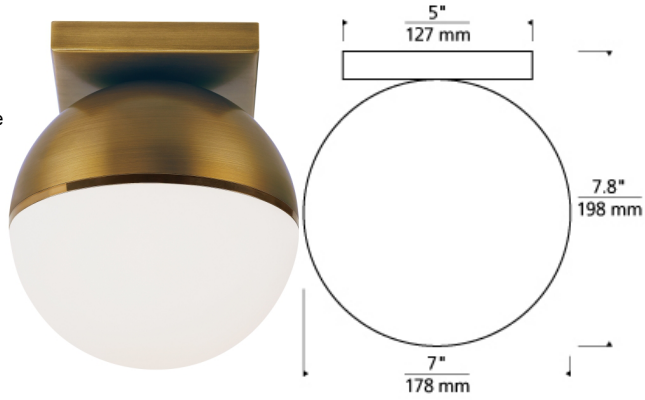

## Akova Ceiling LED T20

### DESCRIPTION

Inspired by mid-century design, the Akova ceiling light from Tech Lighting elevates the simple sphere into an elegant contemporary statement. Distinctly divided into three unified regions, each fixture features a metal housing available in three on-trend finishes that is briefly separated from an incredibly smooth acrylic diffuser by a complementary decorative metal band. This contemporary ceiling light has real presence in the spaces it illuminates, especially when used in combination with coordinating Akova wall sconce lights or Akova pendant lights within a contemporary kitchen, dining room or hallway. Includes 14 watt, 640 delivered lumens, 2700K LED module. May be mounted on wall or ceiling. Dimmable with most LED compatible ELV and TRIAC dimmers. 120V.