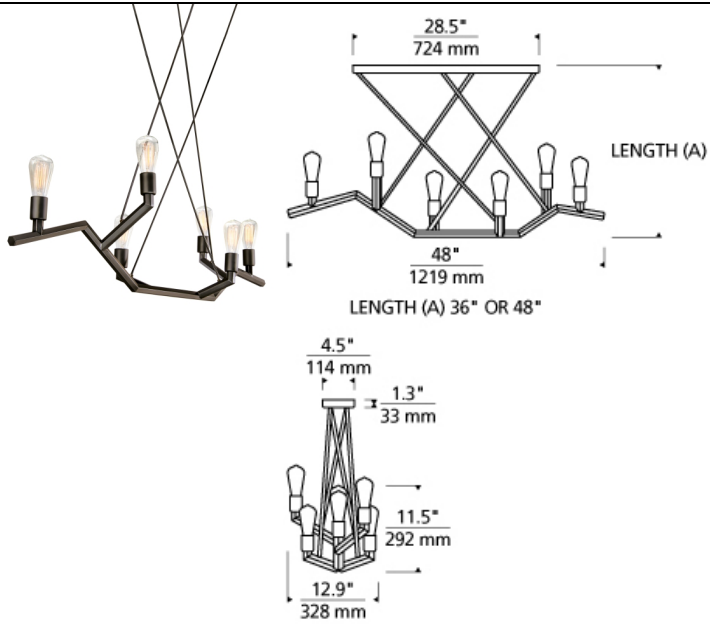

LINEAR SUSPENSION

Akimbo Linear Suspension LED

DESCRIPTION

Inspired by the beauty of leafless winter tree branches the Akimbo suspension piece by Tech Lighting features jagged lines and an asymmetrical shape. The classic Edison-style lamping adds warmth and a touch of visual stimulation to this liner nature inspired fixture. The Akimbo comes in two finishes, black and antique bronze both colors add warmth and charm to the Akimbo suspension fixture. Scaling at 48" long the Akimbo is ideal for dining room lighting, family room lighting and home office lighting. Available lamping options include energy efficient LED or no-lamp, leaving you the option to light this fixture with your preferred lamping. Available in two factory supplied stem lengths. Rated for (6) 120V, 60 watt, E26 medium base lamps (Lamp Not Included) LED includes (6) 120V, 3.5 watt, 300 delivered lumens (1800 total delivered lumens), 2700K medium base LED vintage Squirrel Cage lamps LED version dimmable with LED electronic dimmer.

INSTALLATION

This product can mount to either a 4" square electrical box with round plaster ring or an octagonal electrical box (not included).

WEIGHT

22.5-23lb / 10.21-10.43kg ±

antique bronze

black

ORDERING INFORMATION

700LSAKMB	LENGTH (A)	FINISH	LAMP
	36 36"	Z ANTIQUE BRONZE	NO LAMP
	48 48"	B BLACK	-LED927 LED 90 CRI 2700K 120V

7400 Linder Avenue T 847.410.4400
Skokie, Illinois 60077 F 847.410.4500

Tech Lighting, L.L.C.