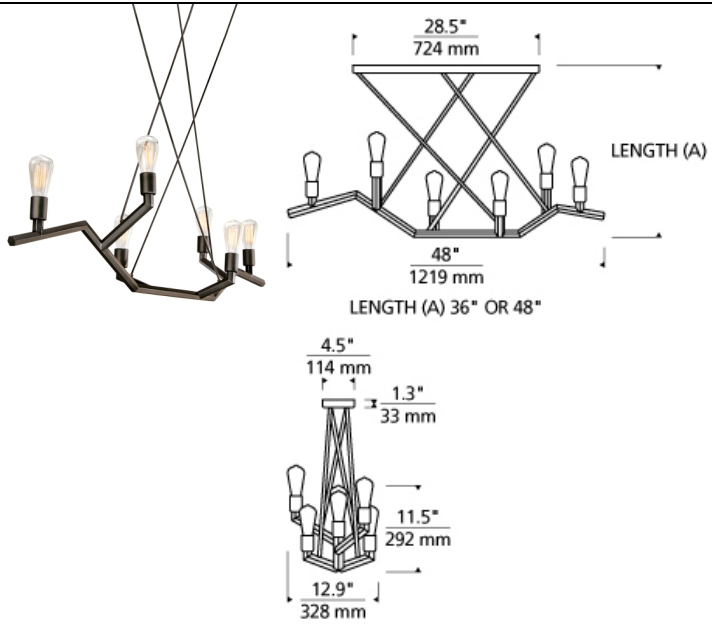

LINEAR SUSPENSION

Akimbo Linear Suspension T20

DESCRIPTION

Inspired by the beauty of leafless winter tree branches the Akimbo suspension piece by Tech Lighting features jagged lines and an asymmetrical shape. The classic Edison-style lamping adds warmth and a touch of visual stimulation to this liner nature inspired fixture. The Akimbo comes in two finishes, black and antique bronze both colors add warmth and charm to the Akimbo suspension fixture. Scaling at 48" long the Akimbo is ideal for dining room lighting, family room lighting and home office lighting. Available lamping options include energy efficient LED or no-lamp, leaving you the option to light this fixture with your preferred lamping. Available in two factory supplied stem lengths. Rated for (6) 120V, 60 watt, E26 medium base lamps (Lamp Not Included) LED includes (6) 120V, 3.5 watt, 300 delivered lumens (1800 total delivered lumens), 2700K medium base LED vintage Squirrel Cage lamps LED version dimmable with LED electronic dimmer.

INSTALLATION

This product can mount to either a 4" square electrical box with round plaster ring or an octagonal electrical box (not included).

WEIGHT

22.5-23lb / 10.21-10.43kg ±

antique bronze

black

ORDERING INFORMATION

700LSAKMB	LENGTH (A)	FINISH	LAMP
	36 36"	Z ANTIQUE BRONZE	NO LAMP
	48 48"	B BLACK	

7400 Linder Avenue T 847.410.4400
Skokie, Illinois 60077 F 847.410.4500

Tech Lighting, L.L.C.

700LSAKMB _____

FIXTURE TYPE: _____