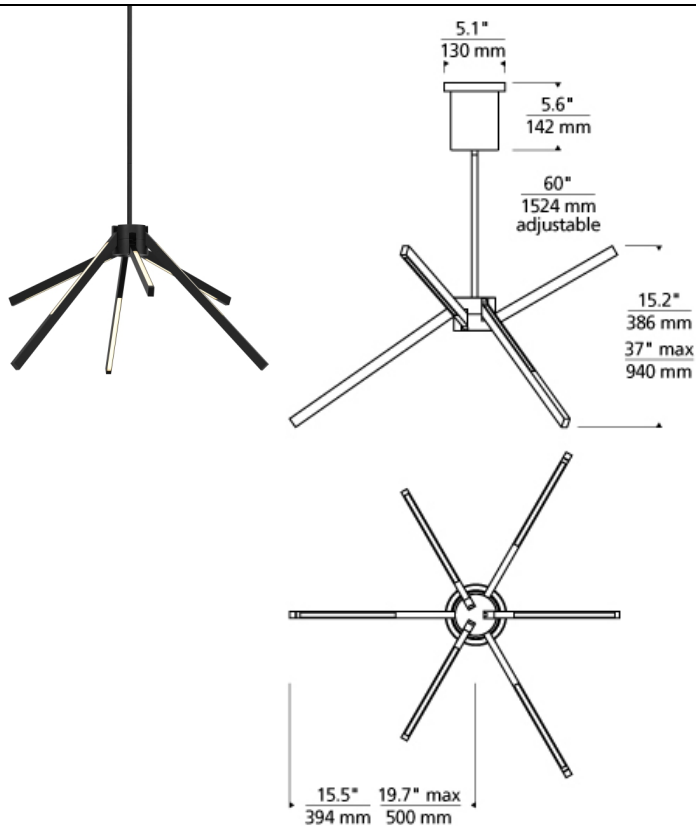

Aeon Pendant LED

DESCRIPTION

The Aeon Mini Pendant by Tech Lighting is a dynamic geometric modern interpretation of tree branches that creates a playful motif in any space. Elongated arms feature direct and indirect light, and each can be moved up or down and pivoted for dramatic sculptural looks and lighting effects. The Aeon Mini scales at 24" in height and 36" in width making it ideal for home office lighting, bedroom lighting and dining room lighting. Match the Aeon pendant to your precise taste by choosing from one of three on-trend finishes. The Aeon pendant can carry into other areas of your space as this collection is available as a linear, wall sconce and flush mount. The integrated LED lamp is fully dimmable to create the desired ambiance using a low-voltage ELV or Triac dimmer. Includes 120-277 volt universal 50 watt, 2384 delivered lumen, 3000K LED linear module. Dimmable with low-voltage electronic, triac, or 0-10v dimmer. Fixture provided with 36 inches of variable rigid stems in coordinating finish (includes one 12 inch & two 24 inch stems). Can be installed on a sloped ceiling up to 45°.

INSTALLATION

This product can mount to either a 4" square electrical box with round plaster ring or an octagon electrical box.

WEIGHT

6.0-6.5lb / 2.72-2.95kg ±

matte white

matte black

ORDERING INFORMATION

700 SYSTEM **AEONP**

FINISH

LAMP

TD LINE-VOLTAGE PENDANTS/SUSPENSION

MATTE BLACK
MATTE WHITE

B MATTE BLACK
W MATTE WHITE

-LED930 INTEGRATED LED 90 CRI 3000K 120V

Pendant has arms that can pivot 135° (top tier arms pivoting upwards, bottom tier arms pivoting downwards).