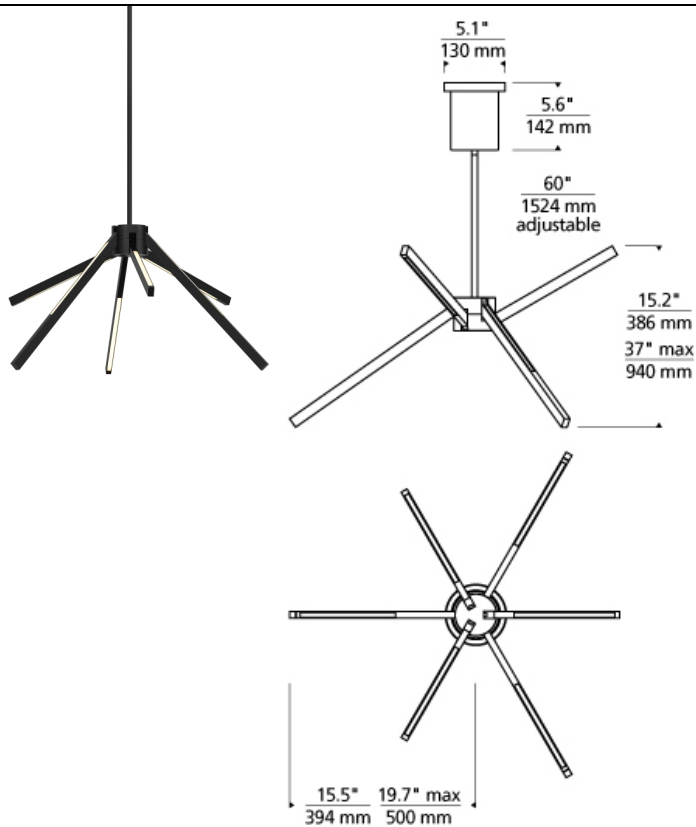

Aeon Pendant LED

DESCRIPTION

The Aeon Mini Pendant by Tech Lighting is a dynamic geometric modern interpretation of tree branches that creates a playful motif in any space. Elongated arms feature direct and indirect light, and each can be moved up or down and pivoted for dramatic sculptural looks and lighting effects. The Aeon Mini scales at 24" in height and 36" in width making it ideal for home office lighting, bedroom lighting and dining room lighting. Match the Aeon pendant to your precise taste by choosing from one of three on-trend finishes. The Aeon pendant can carry into other areas of your space as this collection is available as a linear, wall sconce and flush mount. The integrated LED lamp is fully dimmable to create the desired ambiance using a low-voltage ELV or Triac dimmer. Includes 120-277 volt universal 50 watt, 2384 delivered lumen, 3000K LED linear module. Dimmable with low-voltage electronic, triac, or 0-10v dimmer. Fixture provided with 36 inches of variable rigid stems in coordinating finish (includes one 12 inch & two 24 inch stems). Can be installed on a sloped ceiling up to 45°.

INSTALLATION

This product can mount to either a 4" square electrical box with round plaster ring or an octagon electrical box.

WEIGHT

6.0-6.5lb / 2.72-2.95kg ±

matte white

matte black

ORDERING INFORMATION

700 SYSTEM AEONP

TD	LINE-VOLTAGE PENDANTS/SUSPENSION	FINISH	LAMP
		MATTE BLACK	B MATTE BLACK
		MATTE WHITE	W MATTE WHITE
			-LED930 INTEGRATED LED 90 CRI 3000K 120V

Pendant has arms that can pivot 135° (top tier arms pivoting upwards, bottom tier arms pivoting downwards).