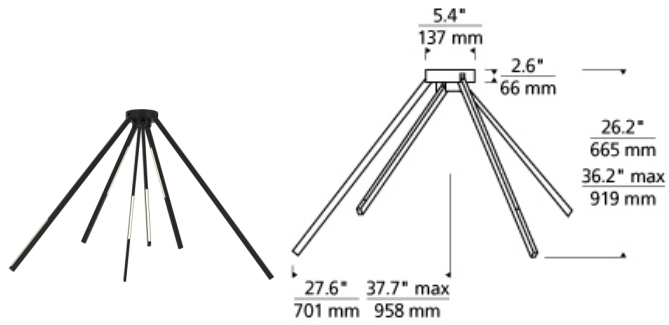

Aeon Large Ceiling LED T20

DESCRIPTION

The Aeon Flush mount by Tech Lighting is a dynamic modern interpretation of tree branches that creates a playful motif in any space. Elongated arms feature direct and indirect light for a dramatic sculptural look in residential or commercial lighting applications. This elongated flush mount is available in two distinct sizes, either size is ideal for conference room lighting, home office lighting and family room lighting. Match the Aeon Flush to your precise taste by choosing from one of two on-trend finishes. The Aeon can carry into other areas of your space as this collection is available as a pendant, wall sconce and linear suspension. The integrated LED lamp is fully dimmable to create the desired ambiance using a low-voltage ELV or Triac dimmer. Includes 120-277v universal 60 watt, 3360 delivered lumens, 3000K LED linear modules. Dimmable with low-voltage electronic, triac, or 0-10v dimmer.

INSTALLATION

This product can mount to either a 4" square electrical box with round plaster ring or an octagonal electrical box (not included).

WEIGHT

5.5-6lb / 2.49-2.72kg ±

matte white

matte black

ORDERING INFORMATION

700FMAEON	LENGTH (A)	FINISH	LAMP
	75 75"	B MATTE BLACK W MATTE WHITE	-LED930 LED 90 CRI 3000K 120V-277 UNV

Flushmounts have arms that can pivot 90° (parallel to the ceiling, pivoting downwards).

700FM AEON