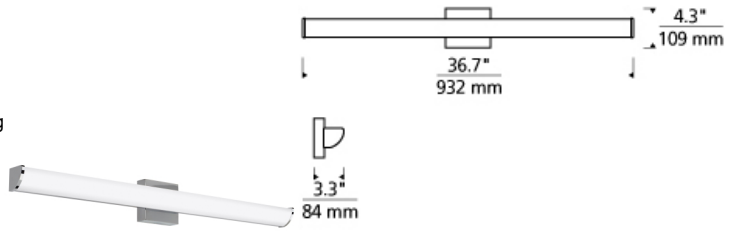

BATH COLLECTION

Adera 36 Bath LED ADA T20

DESCRIPTION

The Adera LED bath light from Tech Lighting features a quarter rounded, wedge-shaped linear molded glass diffuser which directionally distributes the vanity light fixture's abundant warm LED light. In addition to each Adera bath light fixture being able to be mounted horizontally above a mirror, its angled light distribution makes it exceptionally function when mounted vertically flanking a mirror as a wall sconce light. Three length options allow this bath light to be adapted to powder room lighting as well as master bathroom lighting and each are fully dimmable for creating the desired ambiance. Includes 30 watt, 1200 delivered lumen, 2700K LED module. Mounts horizontally or vertically. ADA compliant. Dimmable with low-voltage electronic dimmer.

INSTALLATION

This product can mount to either a 4" square electrical box with round plaster ring or an octagonal

WEIGHT

3-3.5lb / 1.36-1.59kg ±

chrome

satin nickel

ORDERING INFORMATION

700BCADR	LENGTH (A)	FINISH	LAMP
	36 36"	C CHROME S SATIN NICKEL	-LED927 LED 90 CRI 2700K 120V -LED927-277 LED 90 CRI 2700K 277V