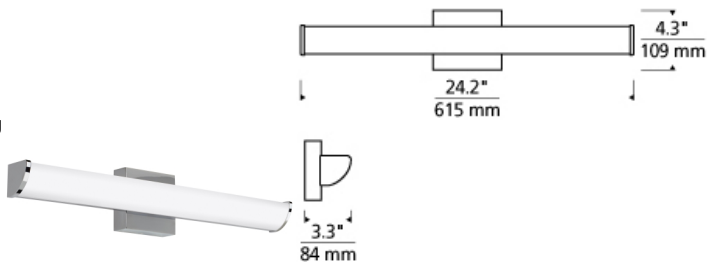

### DESCRIPTION

The Adera LED bath light from Tech Lighting features a quarter rounded, wedge-shaped linear molded glass diffuser which directionally distributes the vanity light fixture's abundant warm LED light. In addition to each Adera bath light fixture being able to be mounted horizontally above a mirror, its angled light distribution makes it exceptionally function when mounted vertically flanking a mirror as a wall sconce light. Three length options allow this bath light to be adapted to powder room lighting as well as master bathroom lighting and each are fully dimmable for creating the desired ambiance. Includes 20 watt, 800 delivered lumen, 2700K LED module. Mounts horizontally or vertically. ADA compliant. Dimmable with low-voltage electronic dimmer.

### INSTALLATION

This product can mount to either a 4" square electrical box with round plaster ring or an octagonal

### WEIGHT

2.3-2.3lb / 1.04-1.04kg ±

chrome

satin nickel