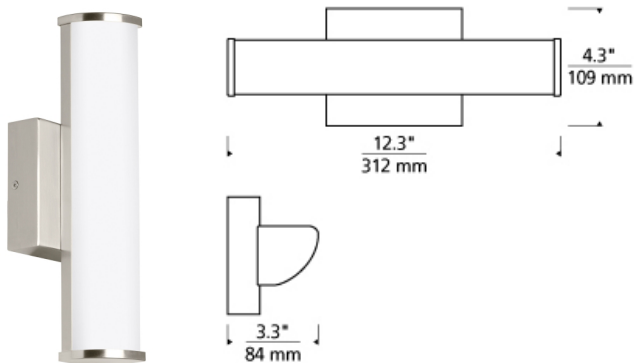

BATH COLLECTION

Adera 13 Wall/Bath LED ADA T20

DESCRIPTION

The Adera LED bath light from Tech Lighting features a quarter rounded, wedge-shaped linear molded glass diffuser which directionally distributes the vanity light fixture's abundant warm LED light. In addition to each Adera bath light fixture being able to be mounted horizontally above a mirror, its angled light distribution makes it exceptionally function when mounted vertically flanking a mirror as a wall sconce light. Three length options allow this bath light to be adapted to powder room lighting as well as master bathroom lighting and each are fully dimmable for creating the desired ambiance. Includes 10 watt, 400 delivered lumen, 2700K LED module. Mounts horizontally or vertically. ADA compliant. Dimmable with low-voltage electronic dimmer.

INSTALLATION

This product can mount to either a 4" square electrical box with round plaster ring or an octagonal

WEIGHT

2-2.5lb / 0.91-1.13kg ±

chrome satin nickel

ORDERING INFORMATION

700BCADR LENGTH (A)	FINISH	LAMP
13 13"	C CHROME S SATIN NICKEL	-LED927 LED 90 CRI 2700K 120V -LED927-277 LED 90 CRI 2700K 277V