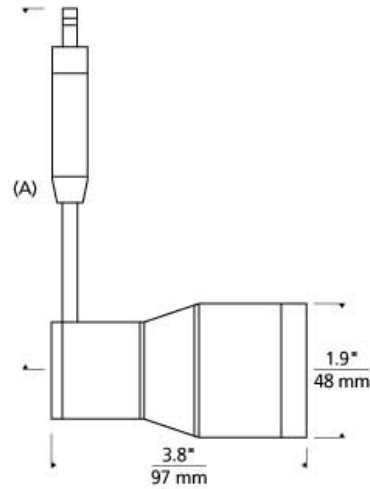

Ace Head LED T20

DESCRIPTION

The Ace Task Head light by Tech Lighting is simply efficient featuring a classic adjustable spot head design with variable stem lengths and beam spread choices. The Ace is available in three current trend options, Satin Nickel, Aged Brass and Bronze each finish option further enhances the Ace Task Head. This practical and efficient task head scales at 3.5" in length and 1.8" in width making it ideal for residential and commercial lighting spaces. Combine the Ace Task Head with our complementary MonoRail system for even greater design customization in your unique space. The Ace comes with your choice of two integrated LED lamp options, both lamps are fully dimmable to create the desired ambiance in your any space. Ships with 7 watt, 486 delivered lumen, 2700K or 3000K, field replaceable LED module. Dimmable with Low-Voltage electronic or magnetic dimmer (base on transformer). Ace head can pivot 90° (horizontal to straight down). Integrated lens holder accommodates up to (2) lenses and louvers (sold separately). As a general rule when using the Ace head, we do not recommend using greater than 33% of the maximum wattage specified for the low voltage transformer due to inrush current requirements. For assistance in calculations, please contact Technical Support.

WEIGHT

0.5-1.2lb / 0.23-0.54kg ±

aged brass antique bronze satin nickel

ORDERING INFORMATION

| 700 | SYSTEM | ACE | CRI | COLOR TEMP | BEAM SPREAD | LENGTH (A) | FINISH | LAMP |
|-----|----------------------|-----|----------|------------|-------------|------------|------------------|------|
| FJ | FREEJACK | | 9 90 CRI | 27 2700K | 40 40° | 5 5" | R AGED BRASS | LED |
| MP | MONOPOINT | | | 30 3000K | | 8 8" | Z ANTIQUE BRONZE | |
| MO | MONORAIL | | | | | 14 14" | S SATIN NICKEL | |
| MO2 | TWO-CIRCUIT MONORAIL | | | | | | | |