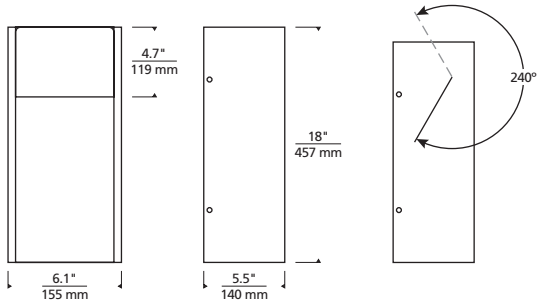

ZUR 18 WALL
shown in black

ZUR 18 WALL
shown in bronze

* Visit techlighting.com for specific warranty limitations and details.

ORDERING INFORMATION

7000WZUR	CRI/CCT	LENGTH	FINISH	VOLTAGE	DISTRIBUTION	OPTIONS
927	90 CRI, 2700K	18 18"	Z BRONZE	UNV 120V-277V	A ADJUSTABLE	NONE
930	90 CRI, 3000K		B BLACK			PC BUTTON PHOTOCONTROL
940	90 CRI, 4000K					LF IN-LINE FUSE
						PL BUTTON PHOTOCONTROL, IN-LINE FUSE

ZUR 18 WALL SCONCE

Zur Sconce

Head rotation

PHOTOMETRICS*

*For latest photometrics, please visit www.techlighting.com/OUTDOOR

ZUR 18 WALL

Total Lumen Output:	1400
Total Power:	20
Luminaire Efficacy:	70
Color Temp:	3000K
CRI:	90+
BUG Rating:	N/A