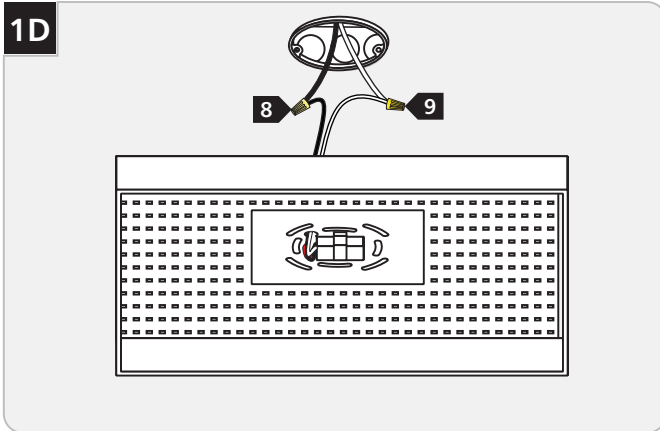

This product may be ceiling or wall mounted.

This instruction shows a typical installation.

**CAUTION - RISK OF FIRE**  
 This product must be installed in accordance with the applicable installation code by a person familiar with the construction and operation of the product and the hazards involved.  
 Use minimum 90°C supply conductors.

## Install the Fixture

- 1** With the provided Allen wrench, remove the four fixture screws.
- 2** Remove the shade from the fixture base.

- 3** Temporarily install the fixture base to the electrical box with two #8-32 screws.
- 4** Mark the four anchor locations and uninstall the fixture base.

- 5 At the marked location, push the anchor in up to the threads.
- 6 Screw the anchor the rest of the way in with a screwdriver.

- 7 Connect the fixture to a suitable ground in accordance with local electrical codes.
- 8 Connect the black driver wire to the hot power line wire with a wire nut.
- 9 Connect the white driver wire to the neutral power line wire with a wire nut.