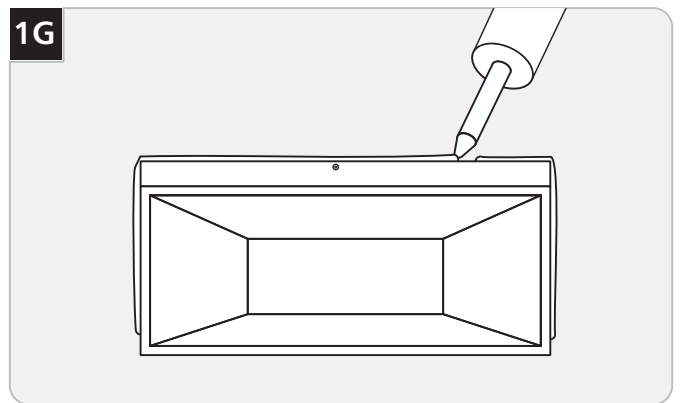

- 14 For wet location installation, caulk around the mounting base with waterproof construction sealant.

SAVE THESE INSTRUCTIONS!

TECH LIGHTING®
7400 Linder Ave, Skokie, IL 60077
847.410.4400
www.techlighting.com

© 2015 Tech Lighting, L.L.C. All rights reserved. The "Tech Lighting" graphic is a registered trademark of Tech Lighting, L.L.C. Tech Lighting reserves the right to change specifications for product improvements without notification.
A Generation Brands Company