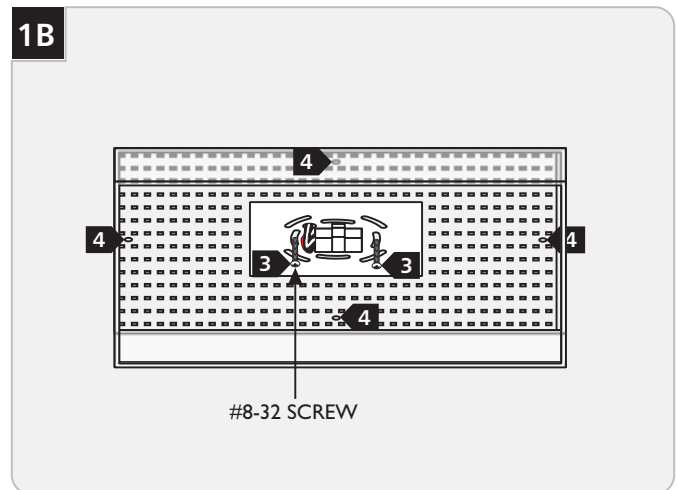

This product may be ceiling or wall mounted.

This instruction shows a typical installation.

**CAUTION - RISK OF FIRE**  
 This product must be installed in accordance with the applicable installation code by a person familiar with the construction and operation of the product and the hazards involved.  
 Use minimum 90°C supply conductors.

## Install the Fixture

- 1** With the provided Allen wrench, remove the four fixture screws.
- 2** Remove the shade from the fixture base.

- 3** Temporarily install the fixture base to the electrical box with two #8-32 screws.
- 4** Mark the four anchor locations and uninstall the fixture base.

- 5 At the marked location, push the anchor in up to the threads.
- 6 Screw the anchor the rest of the way in with a screwdriver.

- 7 Connect the fixture to a suitable ground in accordance with local electrical codes.
- 8 Connect the black driver wire to the hot power line wire with a wire nut.
- 9 Connect the white driver wire to the neutral power line wire with a wire nut.