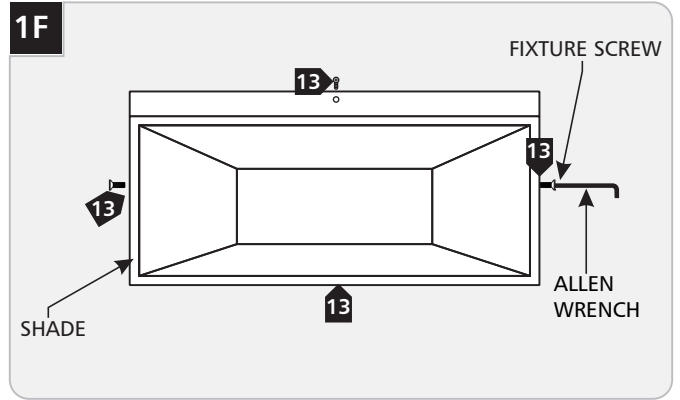

- 13 Re-install the shade to the fixture base and secure it with the four fixture screws using the provided Allen wrench.