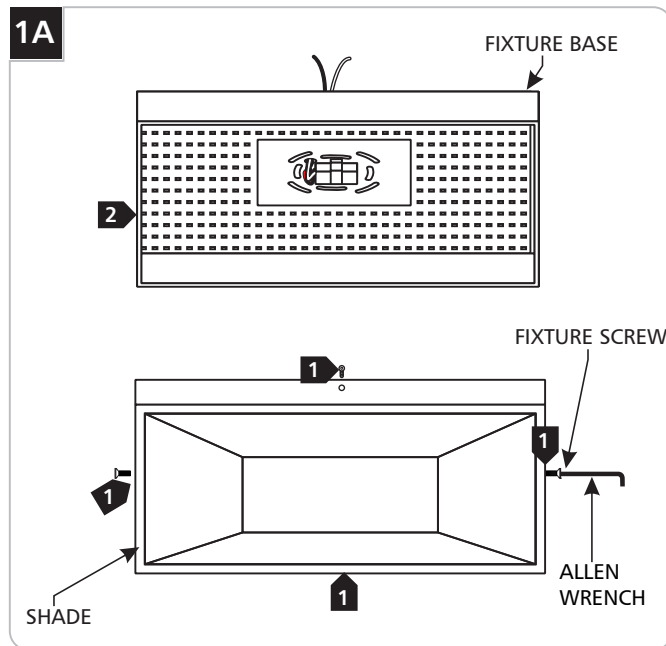

Install the Fixture

1. **1** With the provided Allen wrench, remove the four fixture screws.
2. **2** Remove the shade from the fixture base.