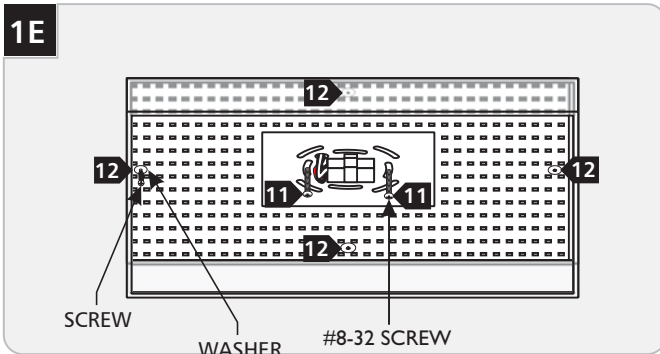

This product may be ceiling or wall mounted.

This instruction shows a typical installation.

**CAUTION - RISK OF FIRE**  
 This product must be installed in accordance with the applicable installation code by a person familiar with the construction and operation of the product and the hazards involved.  
 Use minimum 90°C supply conductors.

## Install the Fixture

- 1** With the provided Allen wrench, remove the four fixture screws.
- 2** Remove the shade from the fixture base.

- 3** Temporarily install the fixture base to the electrical box with two #8-32 screws.
- 4** Mark the four anchor locations and uninstall the fixture base.

- 5 At the marked location, push the anchor in up to the threads.
- 6 Screw the anchor the rest of the way in with a screwdriver.

- 7 Connect the fixture to a suitable ground in accordance with local electrical codes.
- 8 Connect the black driver wire to the hot power line wire with a wire nut.
- 9 Connect the white driver wire to the neutral power line wire with a wire nut.